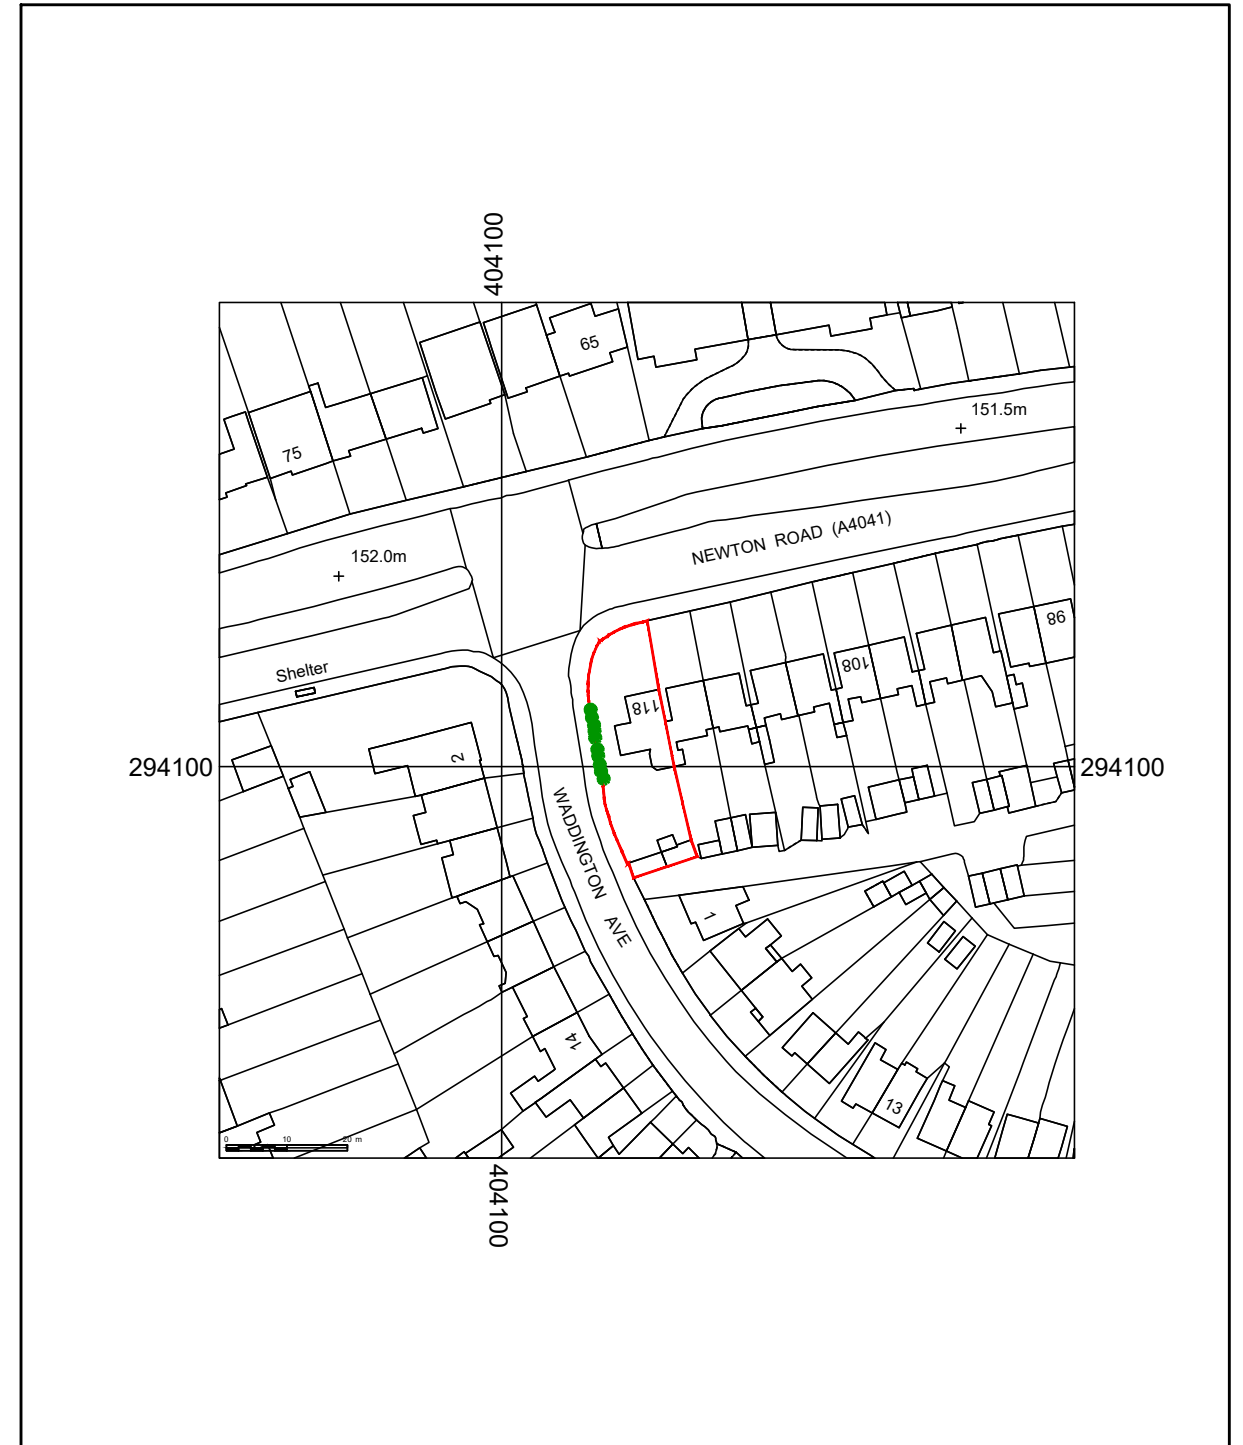

BLOCK PLAN 1:500 @ A3

LOCATION PLAN 1:1250 @ A3

SITE ADDRESS:  
118 NEWTON ROAD  
GREAT BARR  
WEST MIDLANDS  
B43 6BS

REVISIONS:

|    |                   |            |
|----|-------------------|------------|
| A: | LABELLING AMENDED | 01/05/2024 |
|----|-------------------|------------|

TITLE:  
LOCATION PLAN  
BLOCK PLAN

Date APRIL 2024

Scale AS SHOWN

PLANNING APPLICATION

Dwg No.

24-102-01A