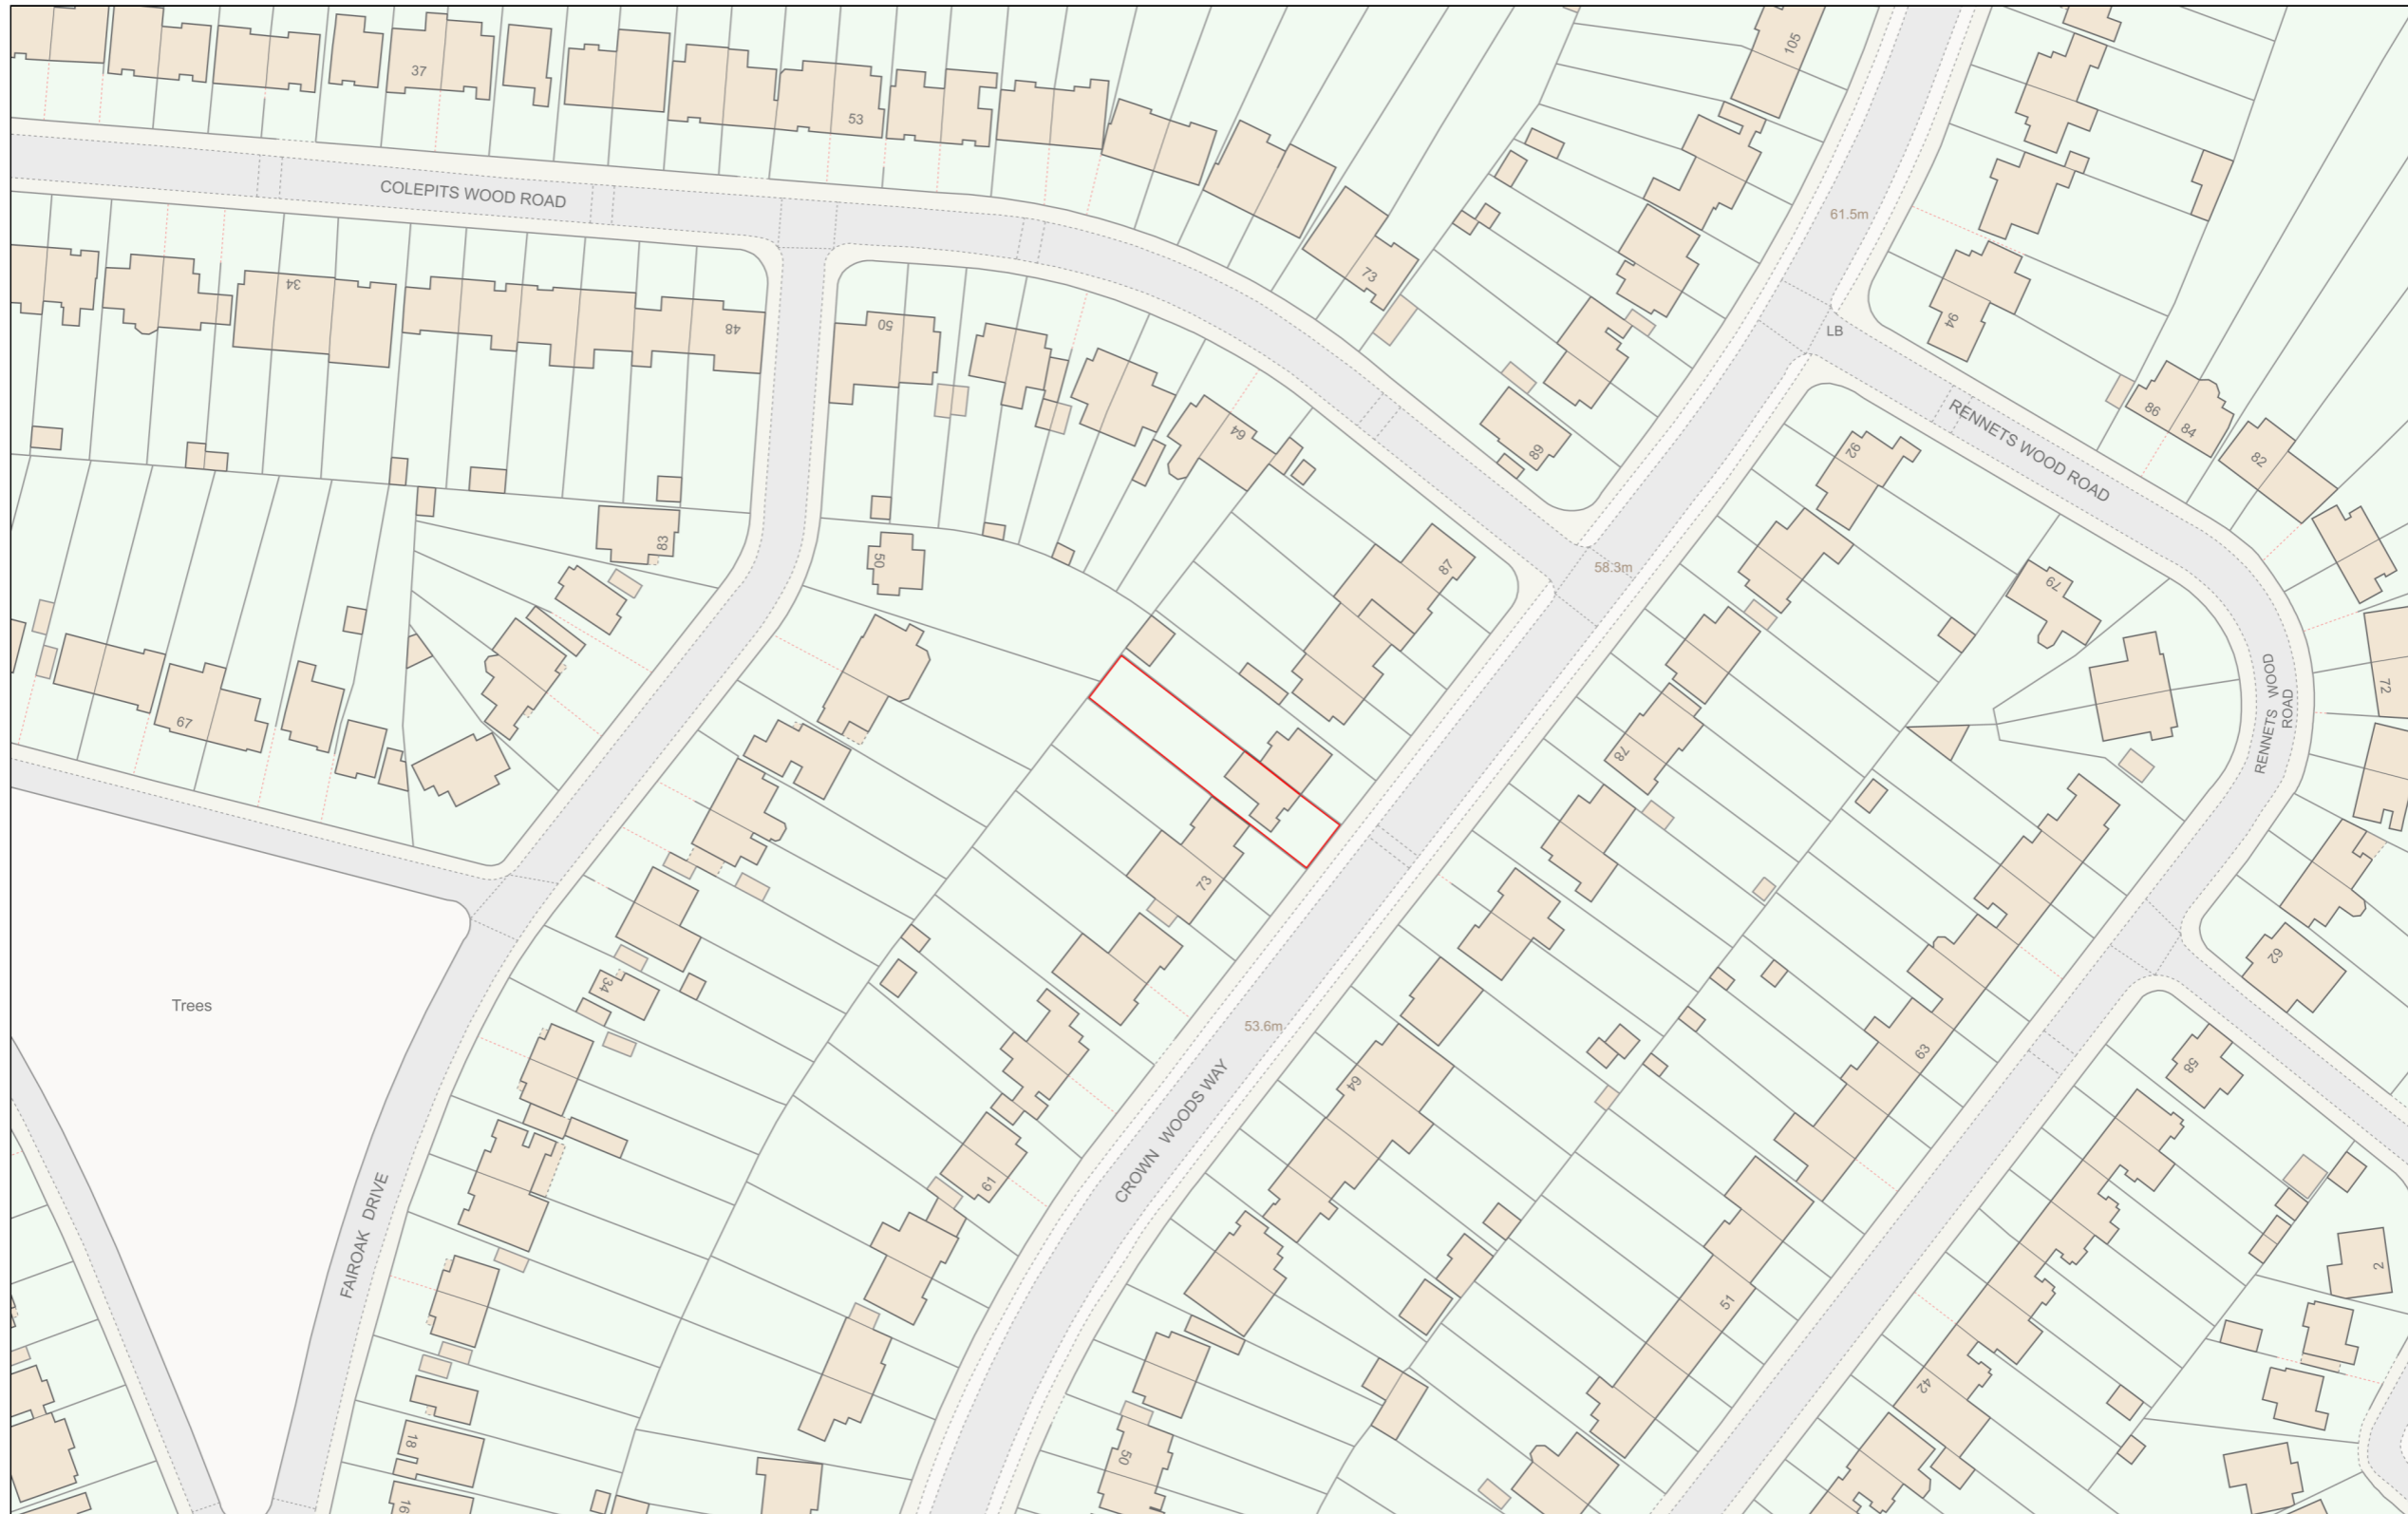

# Location Plan

Site Address: 77, Crown Woods Way, Eltham, SE9 2NL

Date Produced: 10-May-2024

Scale: 1:1250 @A3

Planning Portal Reference: PP-13037073v1