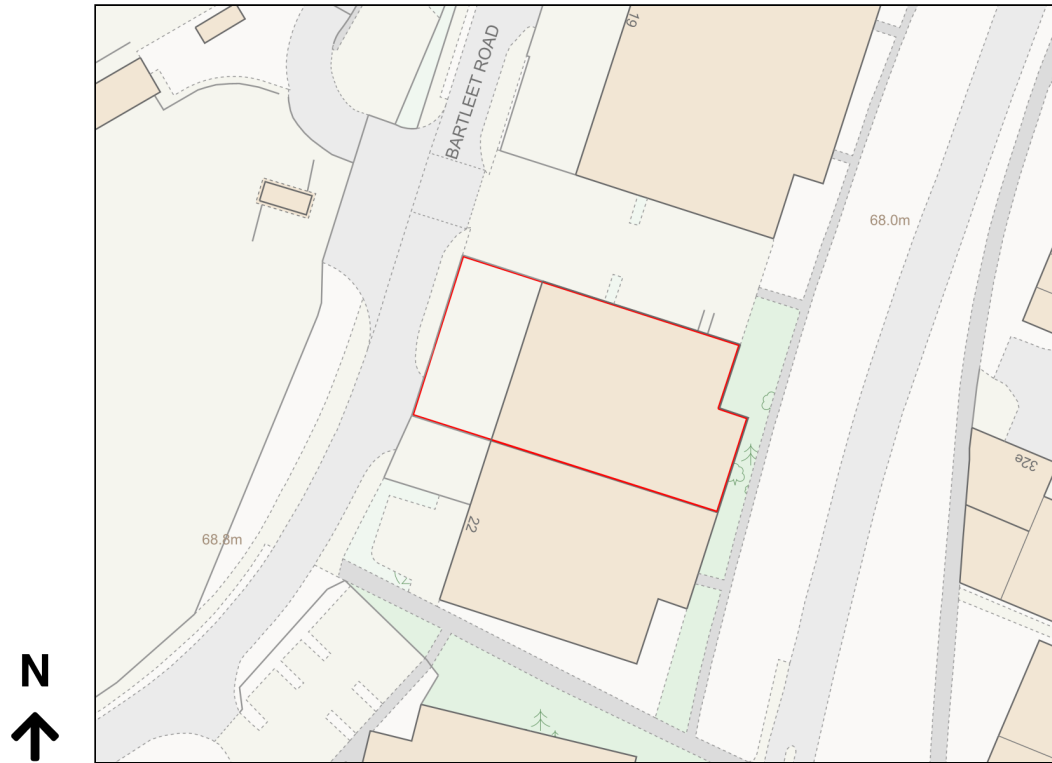

Location Plan

Site Address: 21, Bartleet Road, Redditch, B98 0DG

Date Produced: 15-Apr-2024

Scale: 1:1250 @A4

Planning Portal Reference: PP-12966583v1