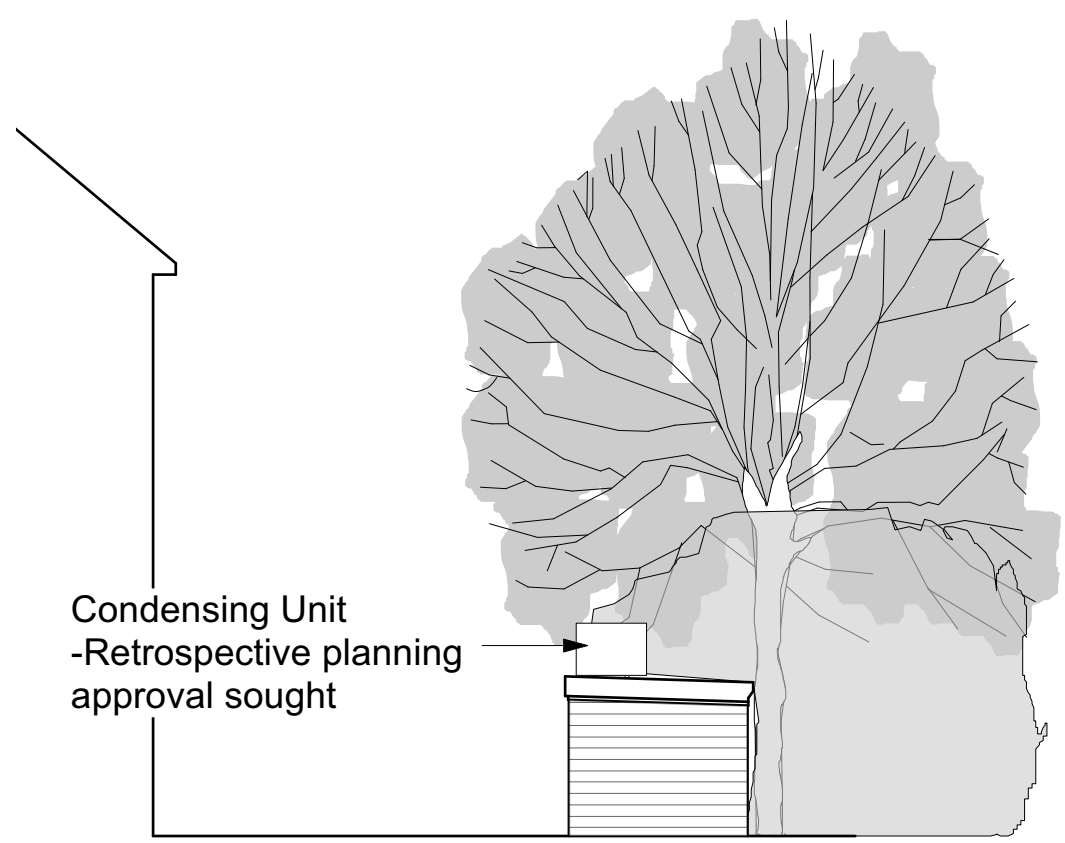

Revisions:  
rev | date | drawn | comments

NORTH ELEVATION

WEST ELEVATION

SOUTH ELEVATION

EAST ELEVATION

Project:  
**5 VINEY AVENUE,  
ROMSEY, SO51 7NR**

Title:  
**EXISTING ELEVATIONS**

Client:  
**YILMAZ BULUT**

Date:  
**MAY 2024**

Dwg No: <b>8305/E/301</b>	Revision: -	Scale: <b>SCALE 1:100@A3</b>
Drawn: <b>EB</b>	Checked: <b>PHB</b>	Status: <b>EXISTING</b>

**THE  
Genesis Design  
STUDIO**

CHARTERED ARCHITECTS