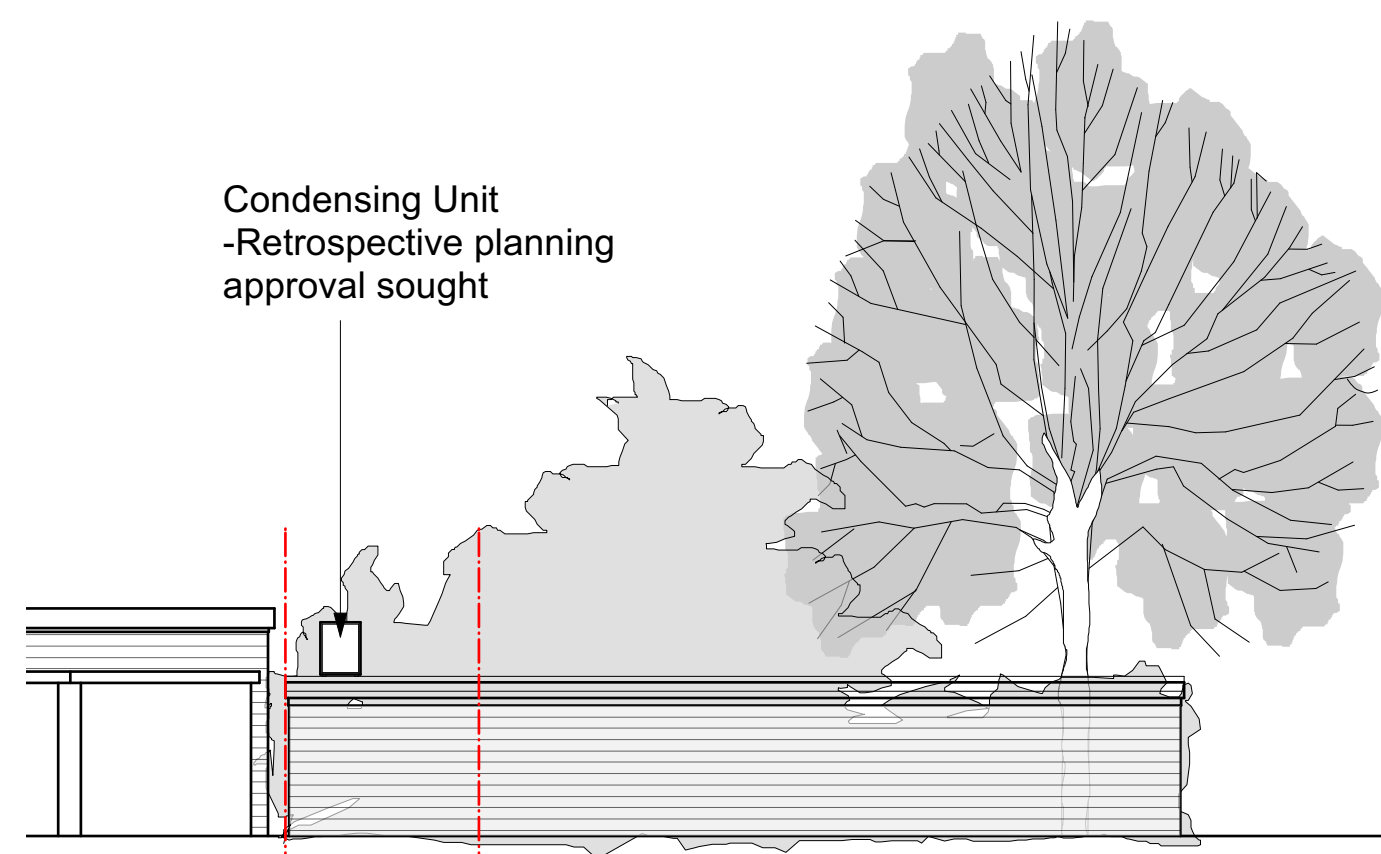

Revisions:  
rev | date | drawn | comments

NORTH ELEVATION

WEST ELEVATION

SOUTH ELEVATION

EAST ELEVATION

Project:  
**5 VINEY AVENUE,  
ROMSEY, SO51 7NR**

Title:  
**EXISTING ELEVATIONS**

Client:  
**YILMAZ BULUT**

Date:  
**MAY 2024**

Dwg No: <b>8305/E/301</b>	Revision: -	Scale: <b>SCALE 1:100@A3</b>
Drawn: <b>EB</b>	Checked: <b>PHB</b>	Status: <b>EXISTING</b>

**THE  
Genesis Design  
STUDIO**

CHARTERED ARCHITECTS