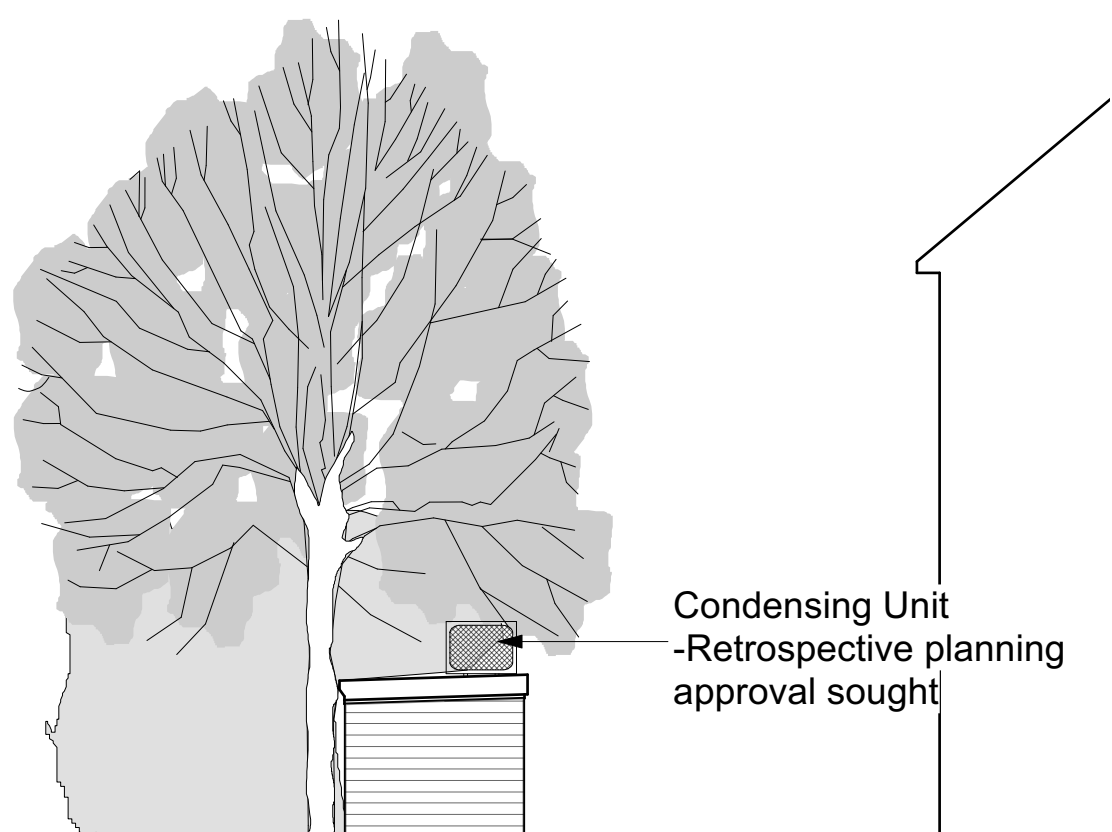

Revisions:  
rev | date | drawn | comments

NORTH ELEVATION

WEST ELEVATION

SOUTH ELEVATION

EAST ELEVATION

Project:  
**5 VINEY AVENUE,  
ROMSEY, SO51 7NR**

Title:  
**EXISTING ELEVATIONS**

Client:  
**YILMAZ BULUT**

Date:  
**MAY 2024**

Dwg No: <b>8305/E/301</b>	Revision: -	Scale: <b>SCALE 1:100@A3</b>
Drawn: <b>EB</b>	Checked: <b>PHB</b>	Status: <b>EXISTING</b>

**THE  
Genesis Design  
STUDIO**

CHARTERED ARCHITECTS