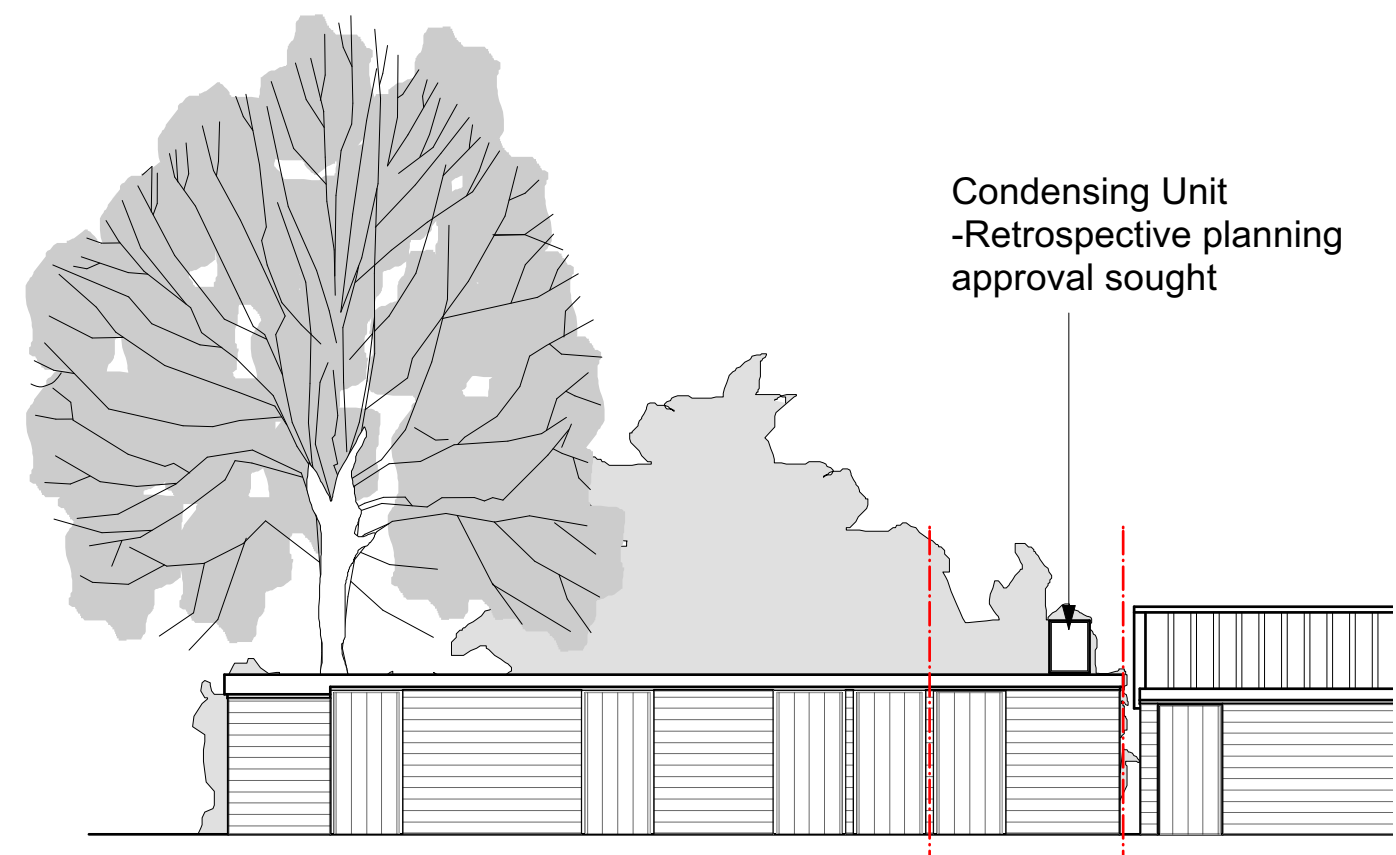

Revisions:  
rev | date | drawn | comments

NORTH ELEVATION

WEST ELEVATION

SOUTH ELEVATION

EAST ELEVATION

Project:  
**5 VINEY AVENUE,  
ROMSEY, SO51 7NR**

Title:  
**EXISTING ELEVATIONS**

Client:  
**YILMAZ BULUT**

Date:  
**MAY 2024**

Dwg No: <b>8305/E/301</b>	Revision: -	Scale: <b>SCALE 1:100@A3</b>
Drawn: <b>EB</b>	Checked: <b>PHB</b>	Status: <b>EXISTING</b>

**THE  
Genesis Design  
STUDIO**

CHARTERED ARCHITECTS