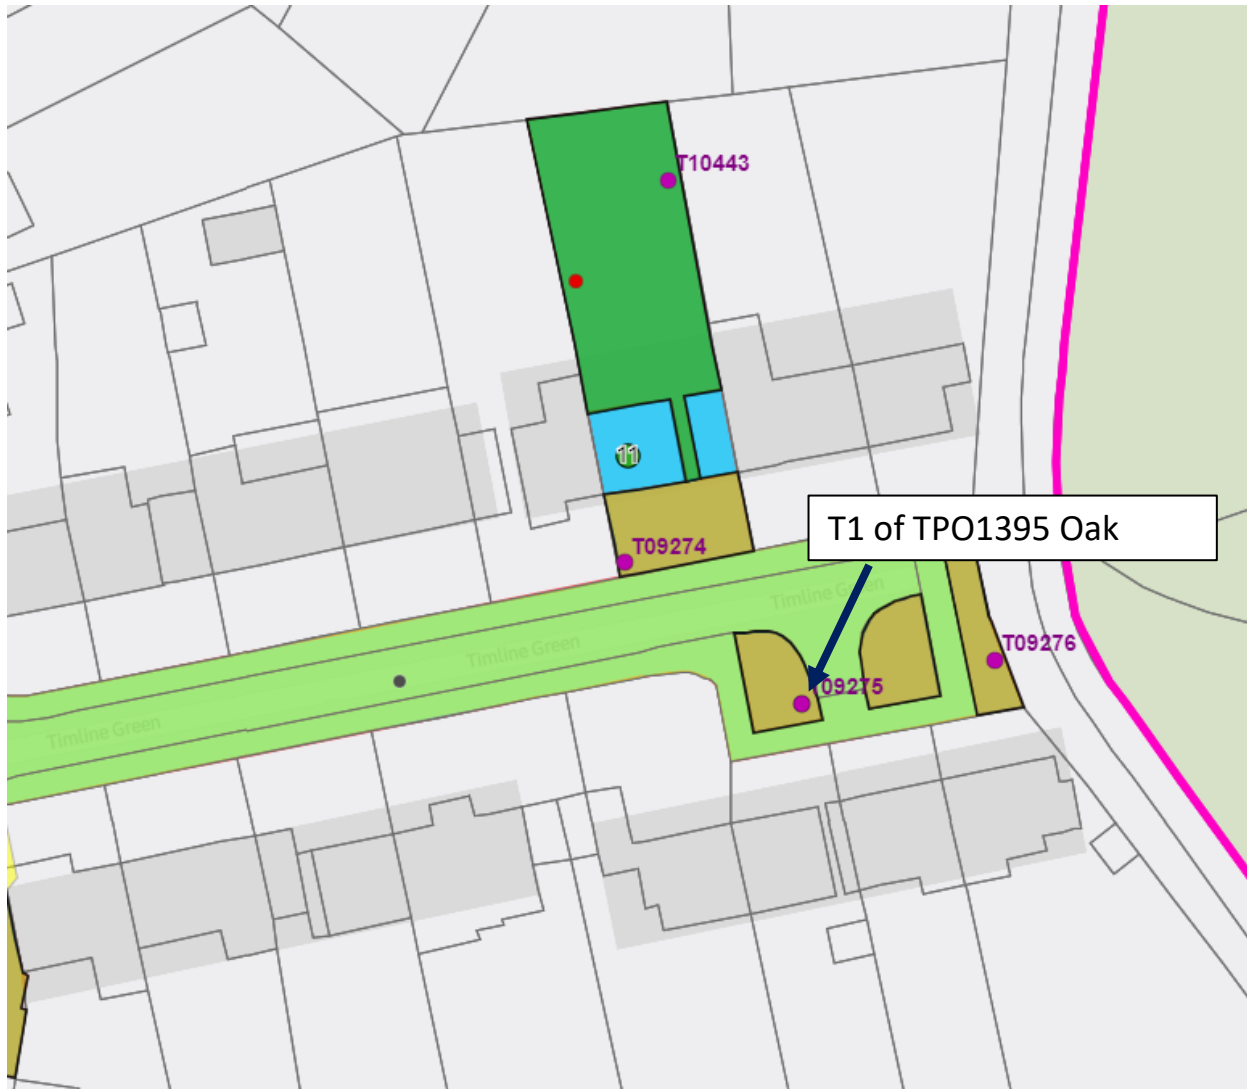

Site : Timeline Green, Bracknell

Please find attached an image of the area in question. This image is provided solely for the purpose of answering your query / aiding your work and should not be unnecessarily shared or duplicated. The image contains Ordnance Survey data, © Crown copyright (2016) OS (100030994).