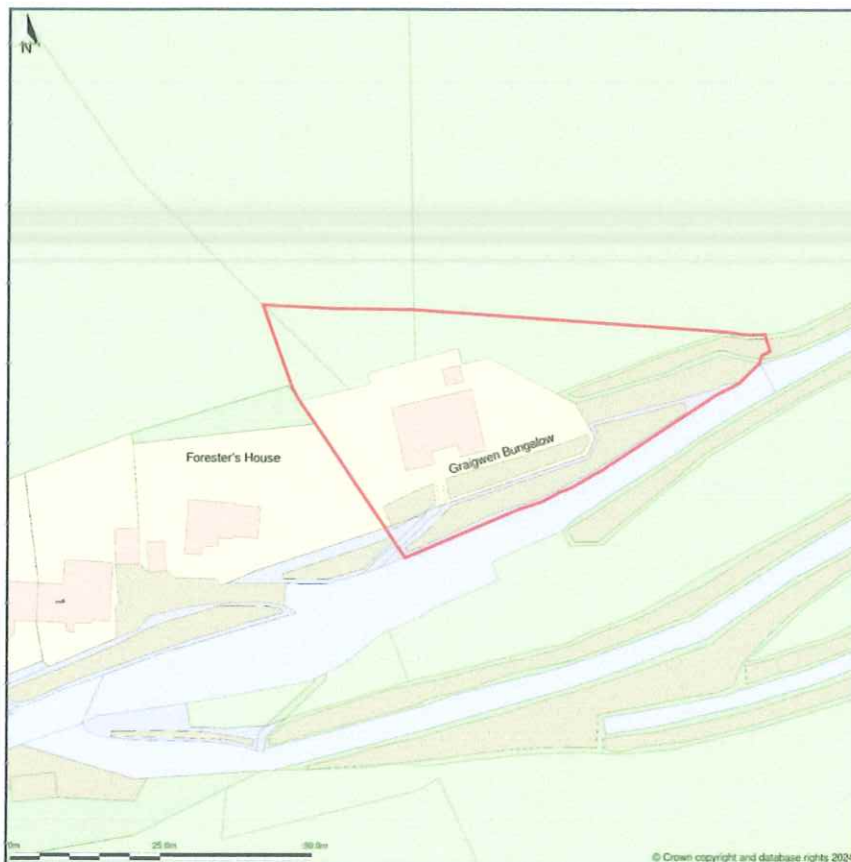

Graigwen Bungalow, Gwyddon Road, Abercarn, Caerphilly County Borough, NP11 5AL

Location Plan shows area bounded by: 322431.39, 195192.19 322572.81, 195333.61 (at a scale of 1:1250), OSGridRef: ST22509526. The representation of a road, track or path is no evidence of a right of way. The representation of features as lines is no evidence of a property boundary.

Produced on 24th Apr 2024 from the Ordnance Survey National Geographic Database and incorporating surveyed revision available at this date. Reproduction in whole or part is prohibited without the prior permission of Ordnance Survey. © Crown copyright 2024. Supplied by www.buyaplan.co.uk a licensed Ordnance Survey partner (100053143). Unique plan reference: #00895214-F086F9.