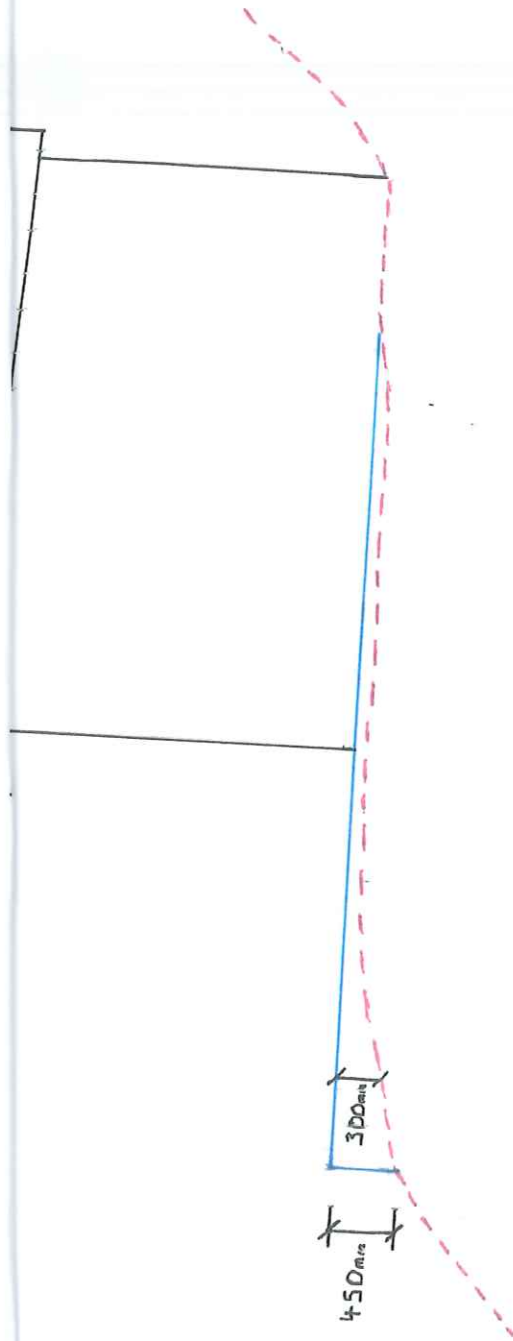

SECTION X-X

Scale: 1/50

LEGEND

— SUMMERHOUSE

— DECKING

- - - GROUND PROFILE

RECEIVED AT
PENALLTA HOUSE
03 MAY 2024