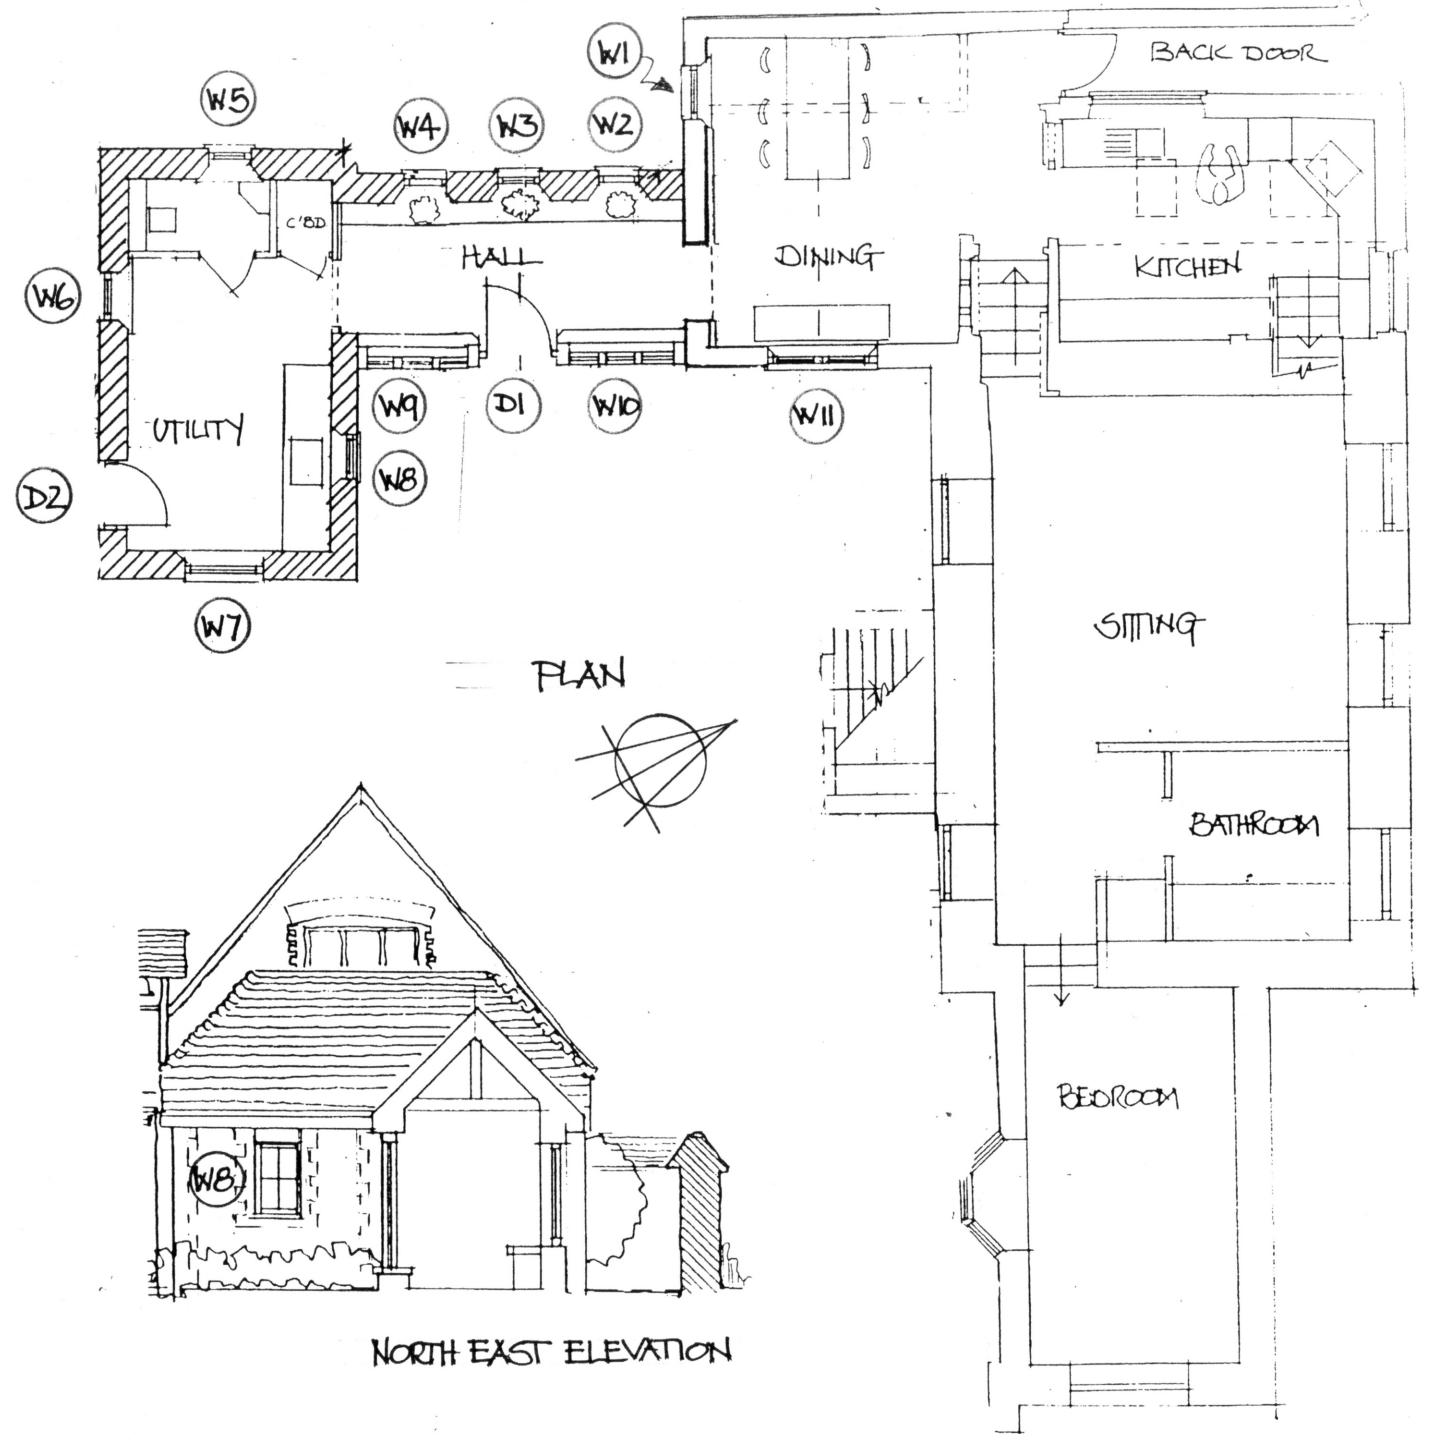

SOUTH EAST ELEVATION

SOUTH WEST ELEVATION

NORTH WEST ELEVATION

PLAN

CHAPEL COTTAGE
1 RUSSELL WAY PETERSFIELD GU31 4LD

WINDOW & EXTERNAL DOOR REFERENCE

FEB '24 1:100 DAZ ACD/BR24/W1