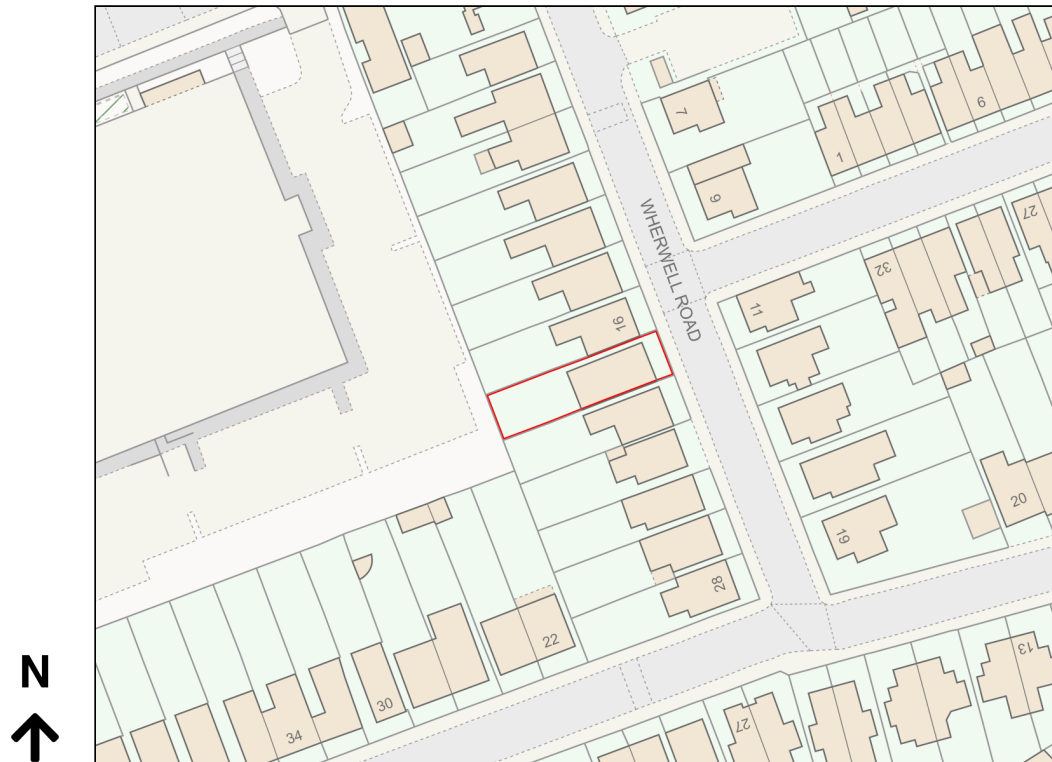

Location Plan

Site Address: 18, Wherwell Road, Guildford, GU2 4JR

Date Produced: 09-May-2024

Scale: 1:1250 @A4

Planning Portal Reference: PP-13029643v1