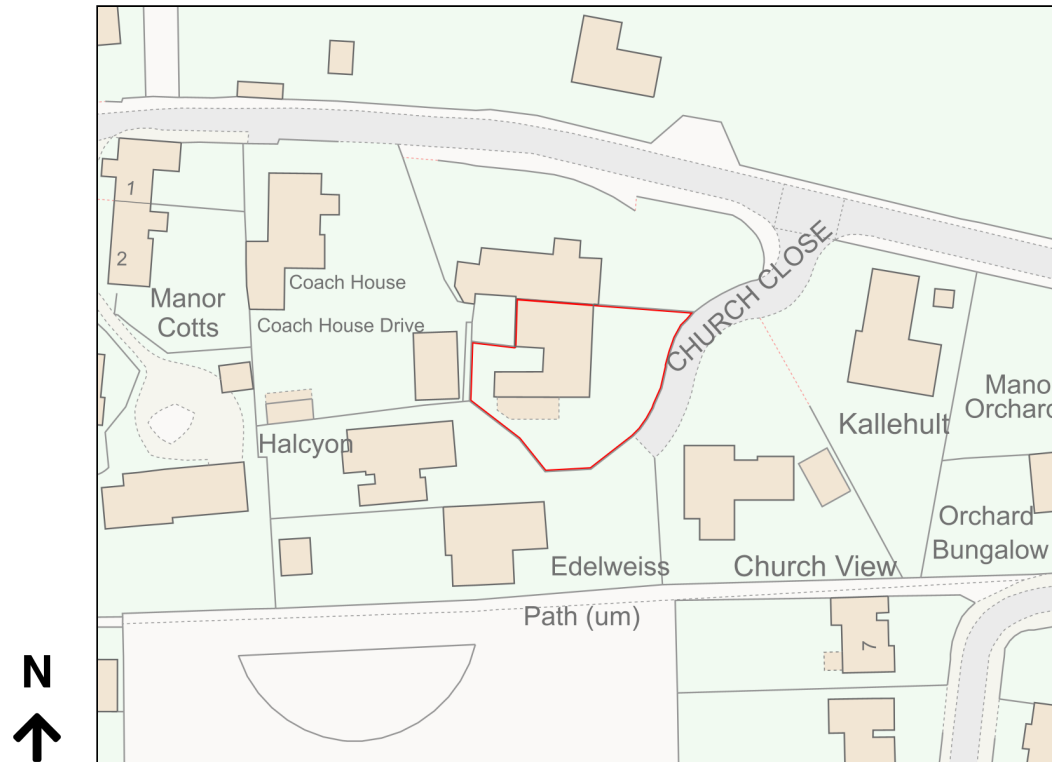

Location Plan

Site Address: East Manor House, Church Road, Abbots Ann, SP11 7BH

Date Produced: 24-Apr-2024

Scale: 1:1250 @A4

Planning Portal Reference: PP-13009849v1