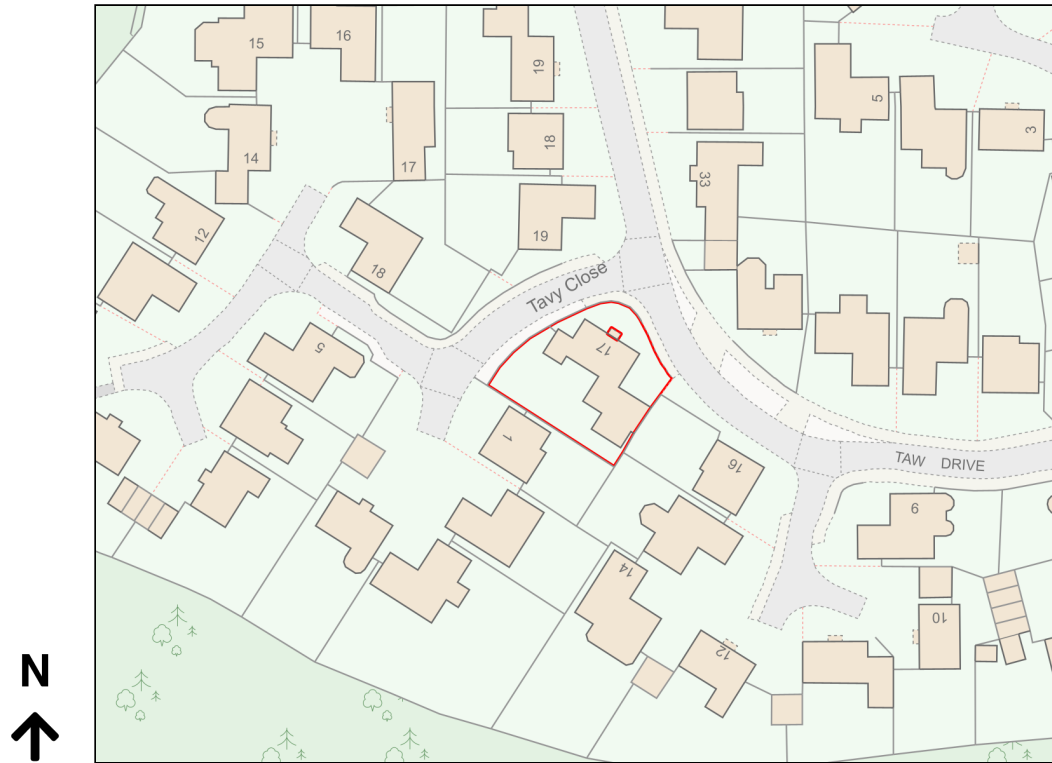

Location Plan

Site Address: 17, Taw Drive, Chandlers Ford, SO53 4SL

Date Produced: 14-May-2024

Scale: 1:1250 @A4

Planning Portal Reference: PP-13064210v1