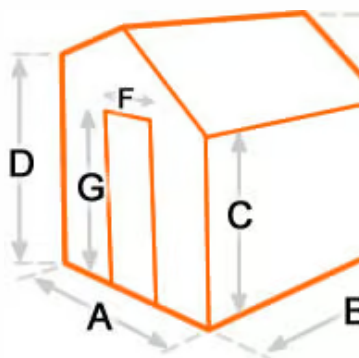

# Swallow Jay 6x8 Wooden Potting Shed

Quick Code: P14696

## Greenhouse Dimensions

**A: Greenhouse Width** 2035mm (6' 8")

**B: Greenhouse Depth** 2550mm (8' 4")

**C: Front Eaves Height** 1730mm (5' 8")

**D: Rear Eaves Height** 2110mm (6' 11")

**E: Ridge Height** 2235mm (7' 4")

**F & G: Door Size** 810mm (2' 8") x 1980mm (6' 6")

6")  
(aperture)

**Minimum** 2035mm  
**Fully** (6' 8") x  
**Slabbed** 2550mm  
**Or** (8' 4")  
**Concreted**  
**Base Size**