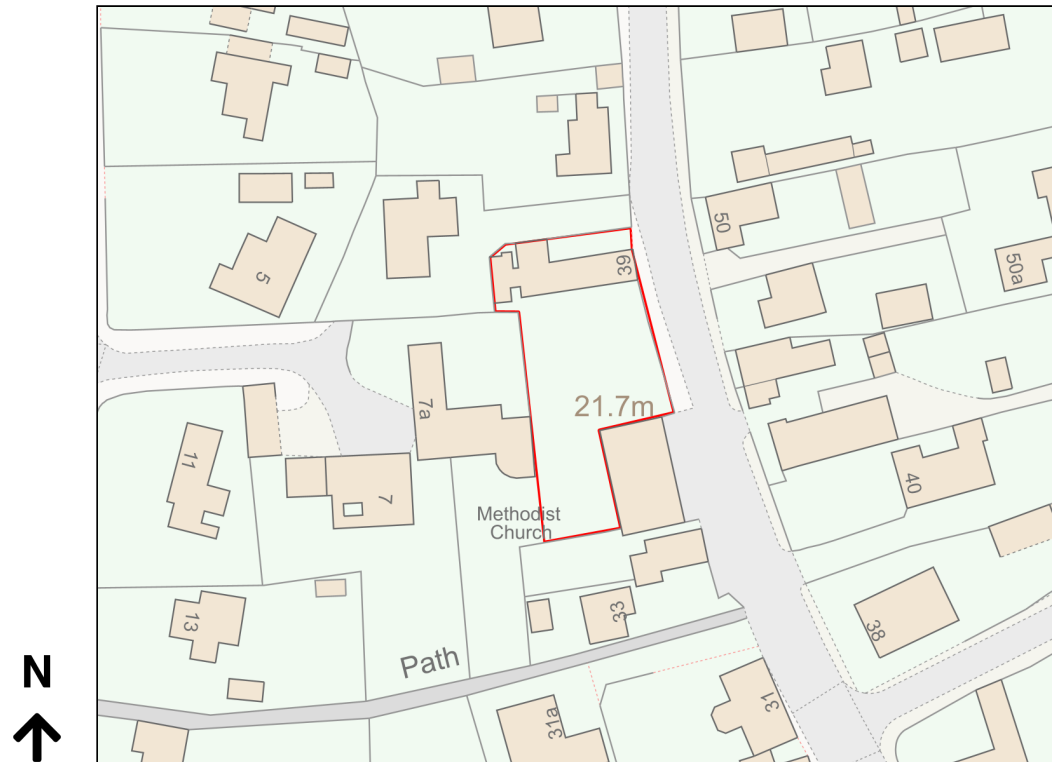

Location Plan

Site Address: The Manor House, 39, High Street, Swinderby, Lincoln, LN6 9LW

Date Produced: 25-Apr-2024

Scale: 1:1250 @A4

Planning Portal Reference: PP-12354915v1