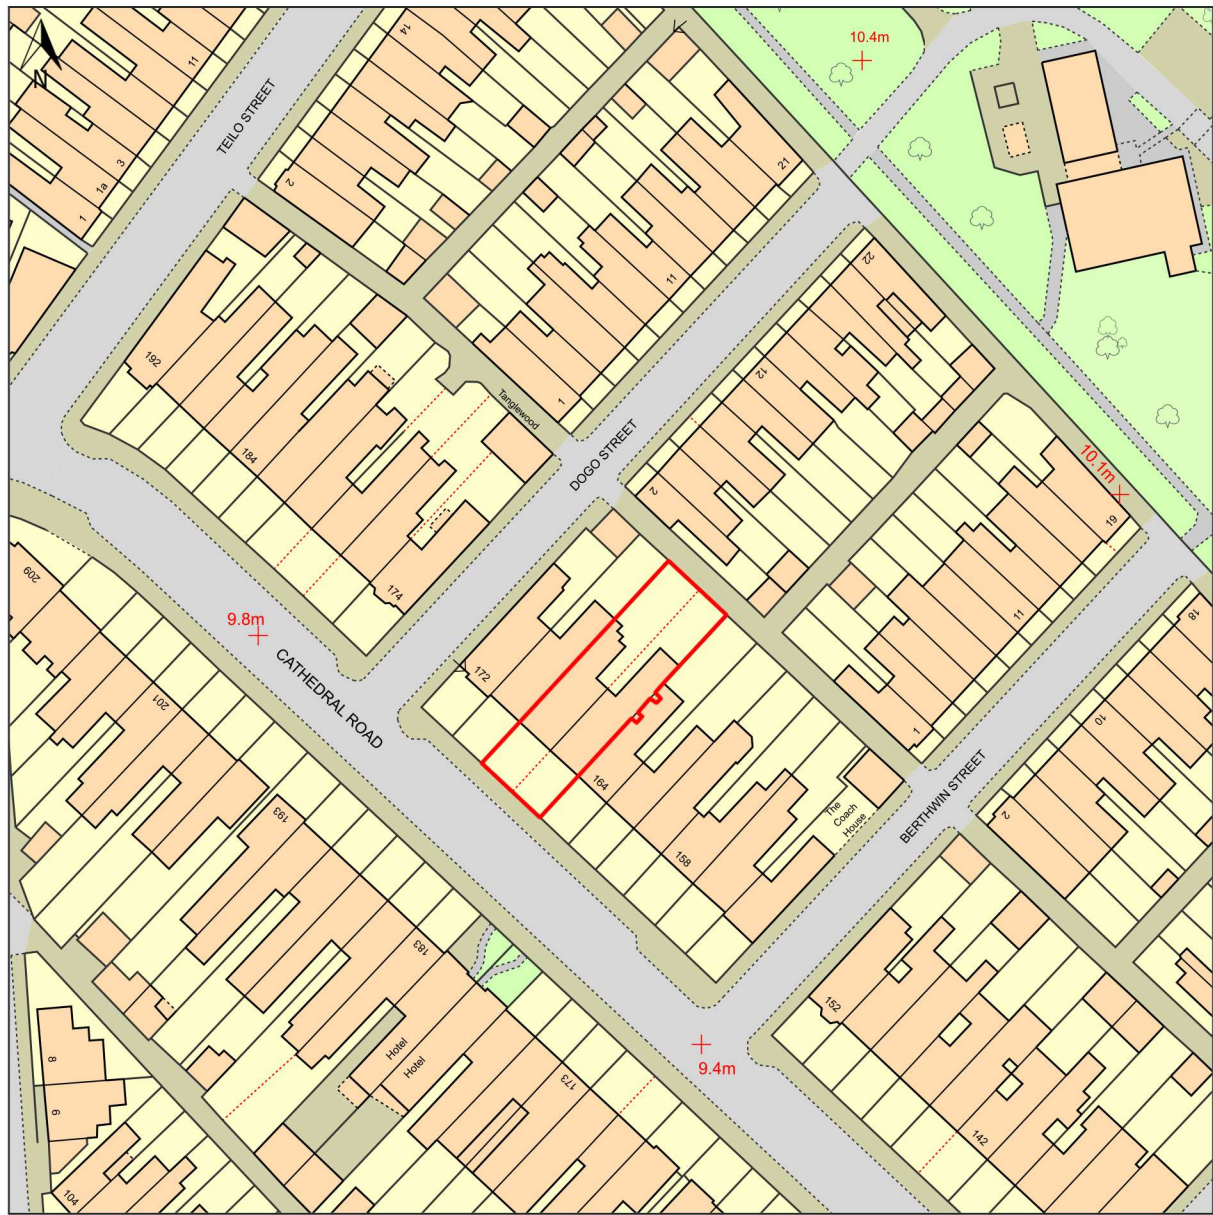

CATHEDRAL ROAD, PONTCANNA, CARDIFF, CF11 9JD

© Crown copyright and database rights, 2024. Ordnance Survey
0100031673 Created using Plans by Emapsite

Scale: 1:1250

Paper Size: A4

Notes: