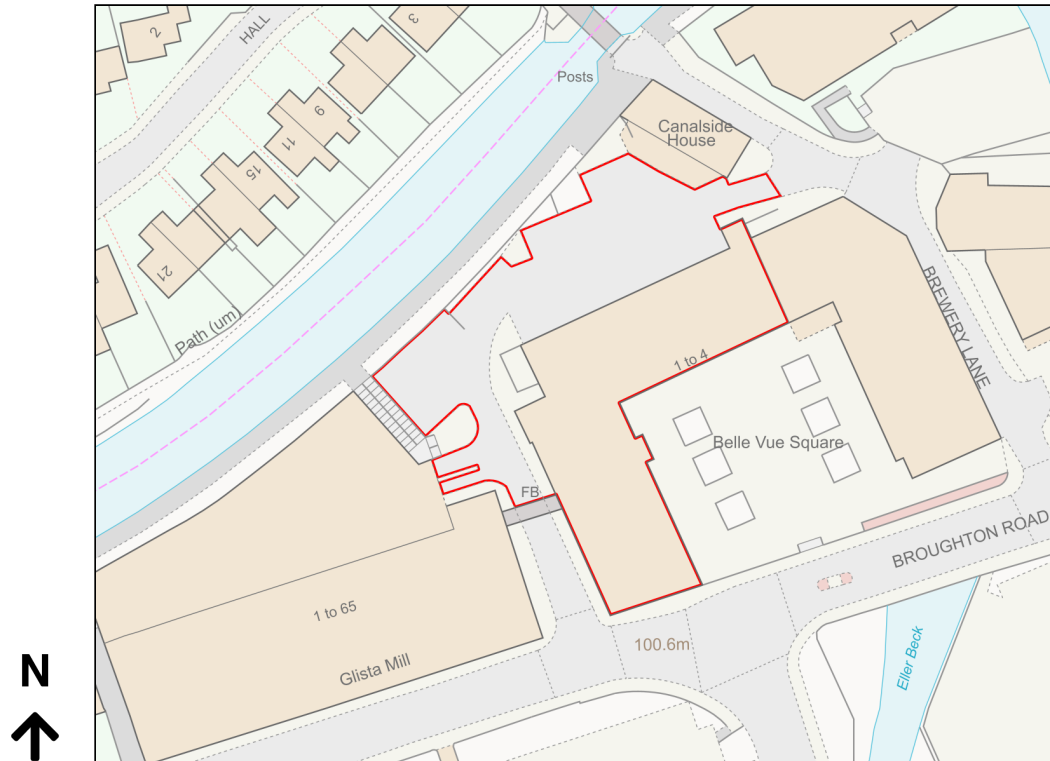

Location Plan

Site Address: Belle Vue Square, Broughton Road, Skipton, BD23 1FJ

Date Produced: 12-Apr-2024

Scale: 1:1250 @A4

Planning Portal Reference: PP-12947218v1