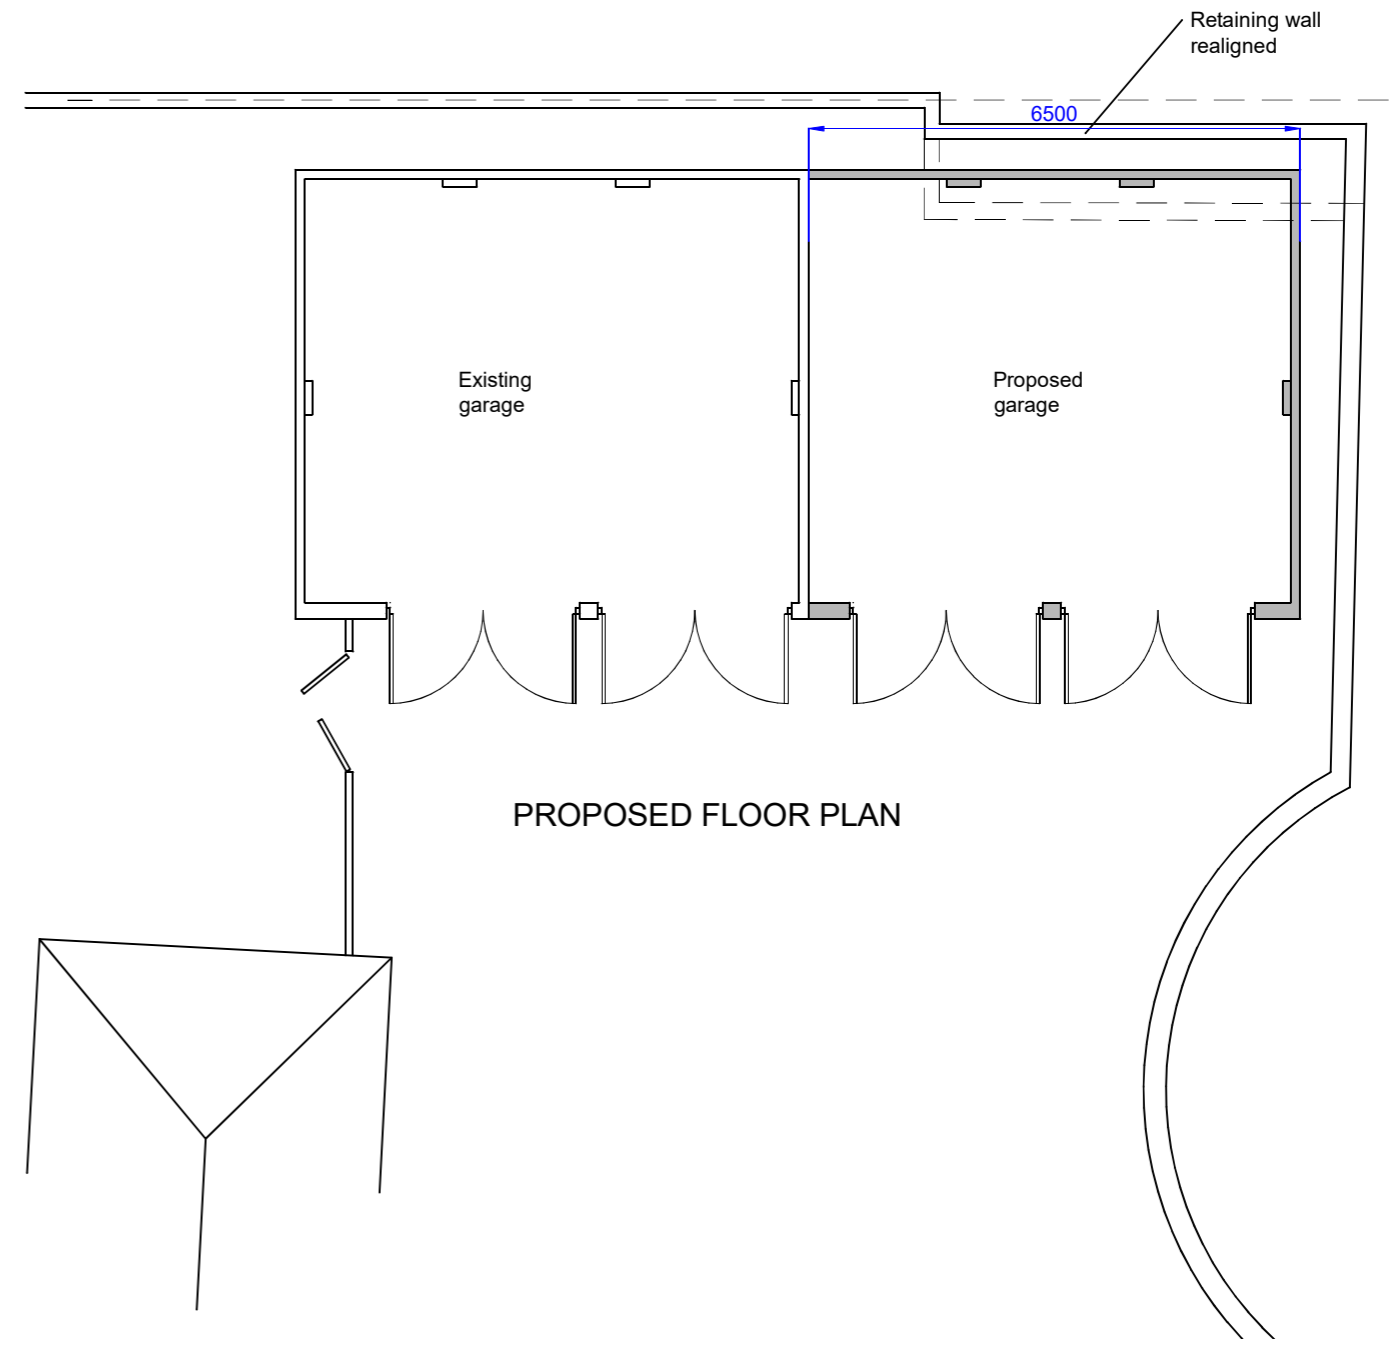

EXISTING FLOOR PLAN

PROPOSED FLOOR PLAN

Scale at 1:100
Scale at 1:50

Palfrey Design Ltd
Shady Orchard, Sunnyhill, Ottery St Mary, EX11 1DZ
Mob: 07525 926 269 Email: phil@palfrey-design.co.uk

Title: Floor plans
Drawing No: 3935/04
Revision:
Drawn by: Phil. P.
Date: March 2024
Scale: 1:100 at A3