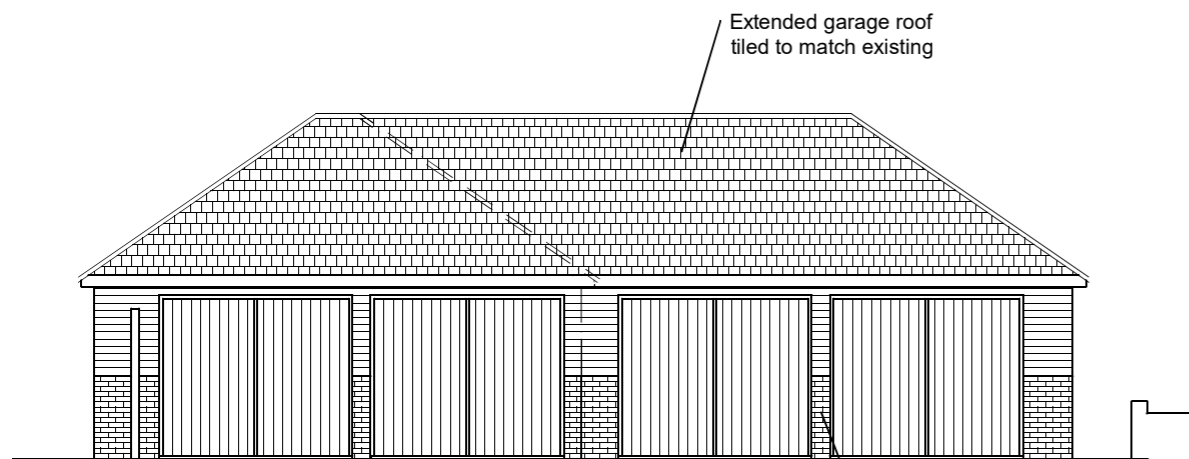

EXISTING EAST ELEVATION

EXISTING WEST ELEVATION

PROPOSED EAST ELEVATION

PROPOSED WEST ELEVATION

Palfrey Design Ltd
 Shady Orchard, Sunnyhill, Ottery St Mary, EX11 1DZ
 Mob: 07525 926 269 Email: phil@palfrey-design.co.uk

Title: Elevations
Drawing No: 3935/01
Revision:
Drawn by: Phil. P.
Date: March 2024
Scale: 1:100 at A3