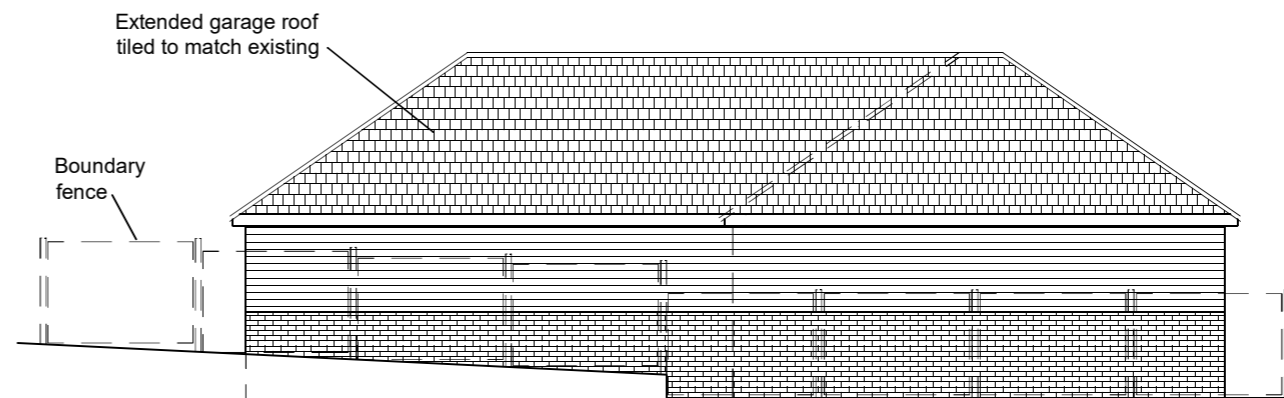

EXISTING EAST ELEVATION

EXISTING WEST ELEVATION

PROPOSED EAST ELEVATION

PROPOSED WEST ELEVATION

Palfrey Design Ltd
 Shady Orchard, Sunnyhill, Ottery St Mary, EX11 1DZ
 Mob: 07525 926 269 Email: phil@palfrey-design.co.uk

Title: Elevations
Drawing No: 3935/01
Revision:
Drawn by: Phil. P.
Date: March 2024
Scale: 1:100 at A3