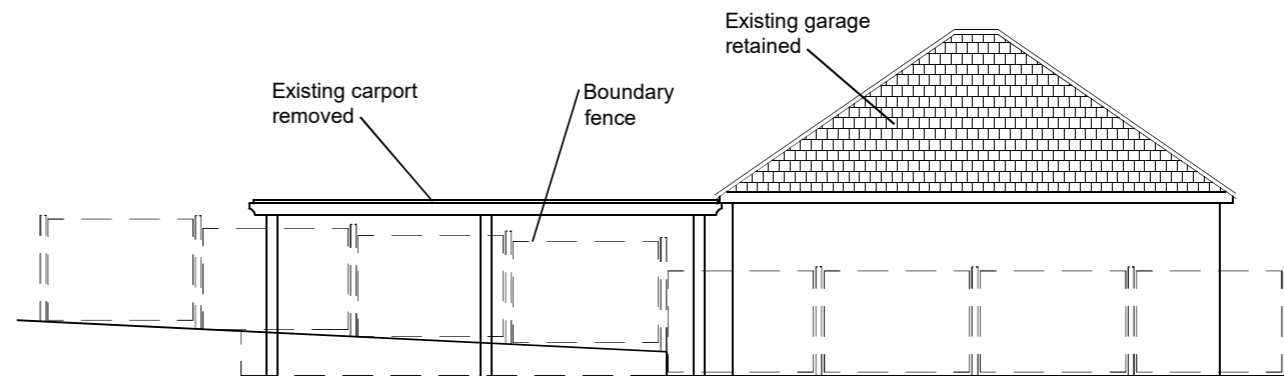

EXISTING EAST ELEVATION

EXISTING WEST ELEVATION

PROPOSED EAST ELEVATION

PROPOSED WEST ELEVATION

Palfrey Design Ltd
 Shady Orchard, Sunnyhill, Ottery St Mary, EX11 1DZ
 Mob: 07525 926 269 Email: phil@palfrey-design.co.uk

Title: Elevations
Drawing No: 3935/01
Revision:
Drawn by: Phil. P.
Date: March 2024
Scale: 1:100 at A3