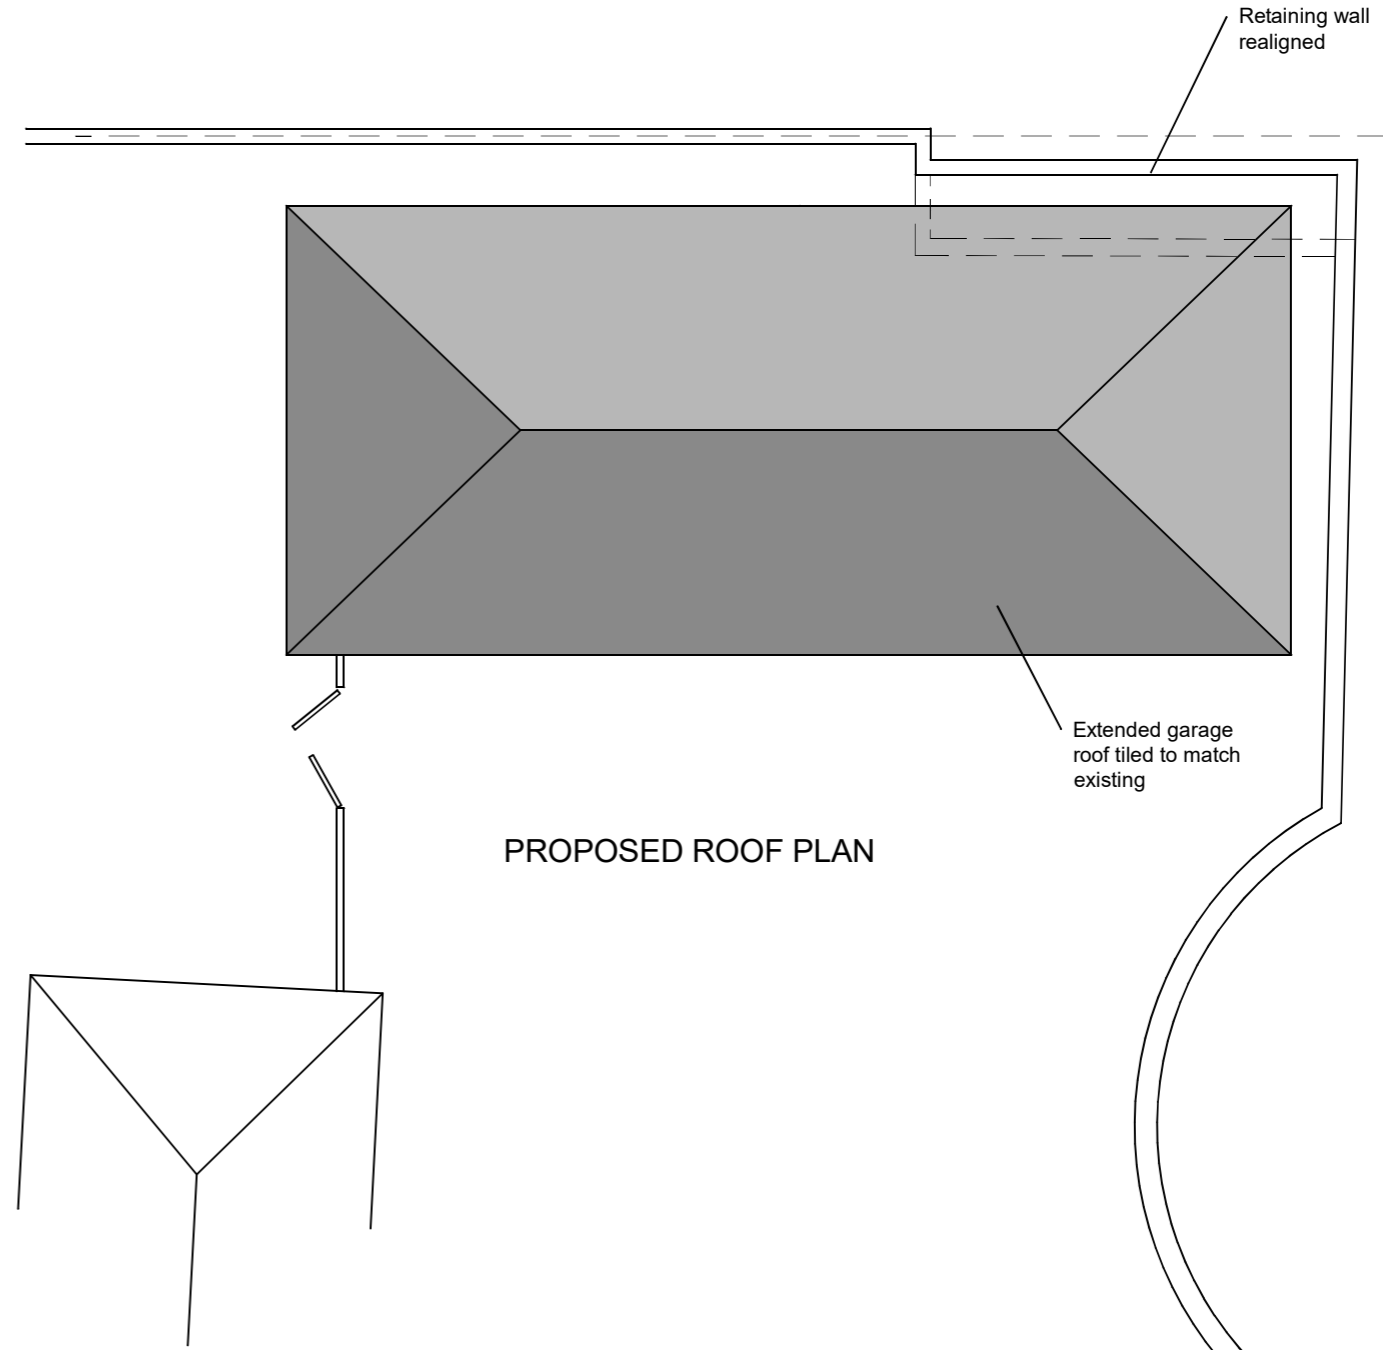

EXISTING ROOF PLAN

PROPOSED ROOF PLAN

Palfrey Design Ltd
 Shady Orchard, Sunnyhill, Ottery St Mary, EX11 1DZ
 Mob: 07525 926 269 Email: phil@palfrey-design.co.uk

Title: Roof plans
Drawing No: 3935/03
Revision:
Drawn by: Phil. P.
Date: March 2024
Scale: 1:100 at A3