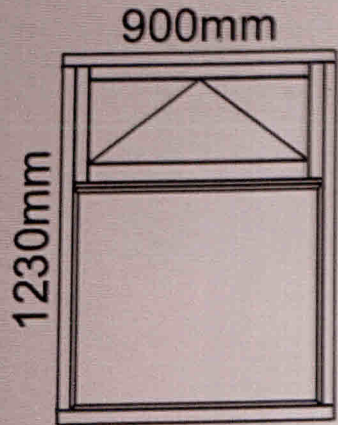

Item (sizes)

Description

Qty

U
C

Window

FLUSH Casement style - Single Glazed - Brass Fittings - Ovolo mould throughout frame and sashes with no mould on cill to allow for casement stay.

Timber Type:Sapele

4mm Clear Toughened

Sikken Primer, Undercoat and White Top Coat

U-value=4.5

25.31 kgs

1

Window

FLUSH Casement style - Single Glazed - Brass Fittings - Ovolo mould throughout frame and sashes with no mould on cill to allow for casement stay.