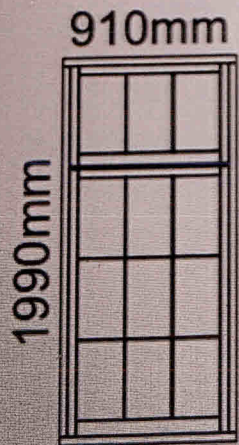

Item (sizes)

Description

Qty

U
C

Window

FLUSH Casement style - Single Glazed - Brass Fittings - Ovolo mould throughout frame and sashes with no mould on cill to allow for casement stay.

Timber Type:Sapele

4mm Clear Toughened

Sikken Primer, Undercoat and White Top Coat

U-value=4.5

25.31 kgs

1

Window

FLUSH Casement style - Single Glazed - Brass Fittings - Ovolo mould throughout frame and sashes with no mould on cill to allow for casement stay.

Timber Type:Sapele

4mm Clear Toughened

Sikken Primer, Undercoat and White Top Coat

U-value=4.0

81.26 kgs

2