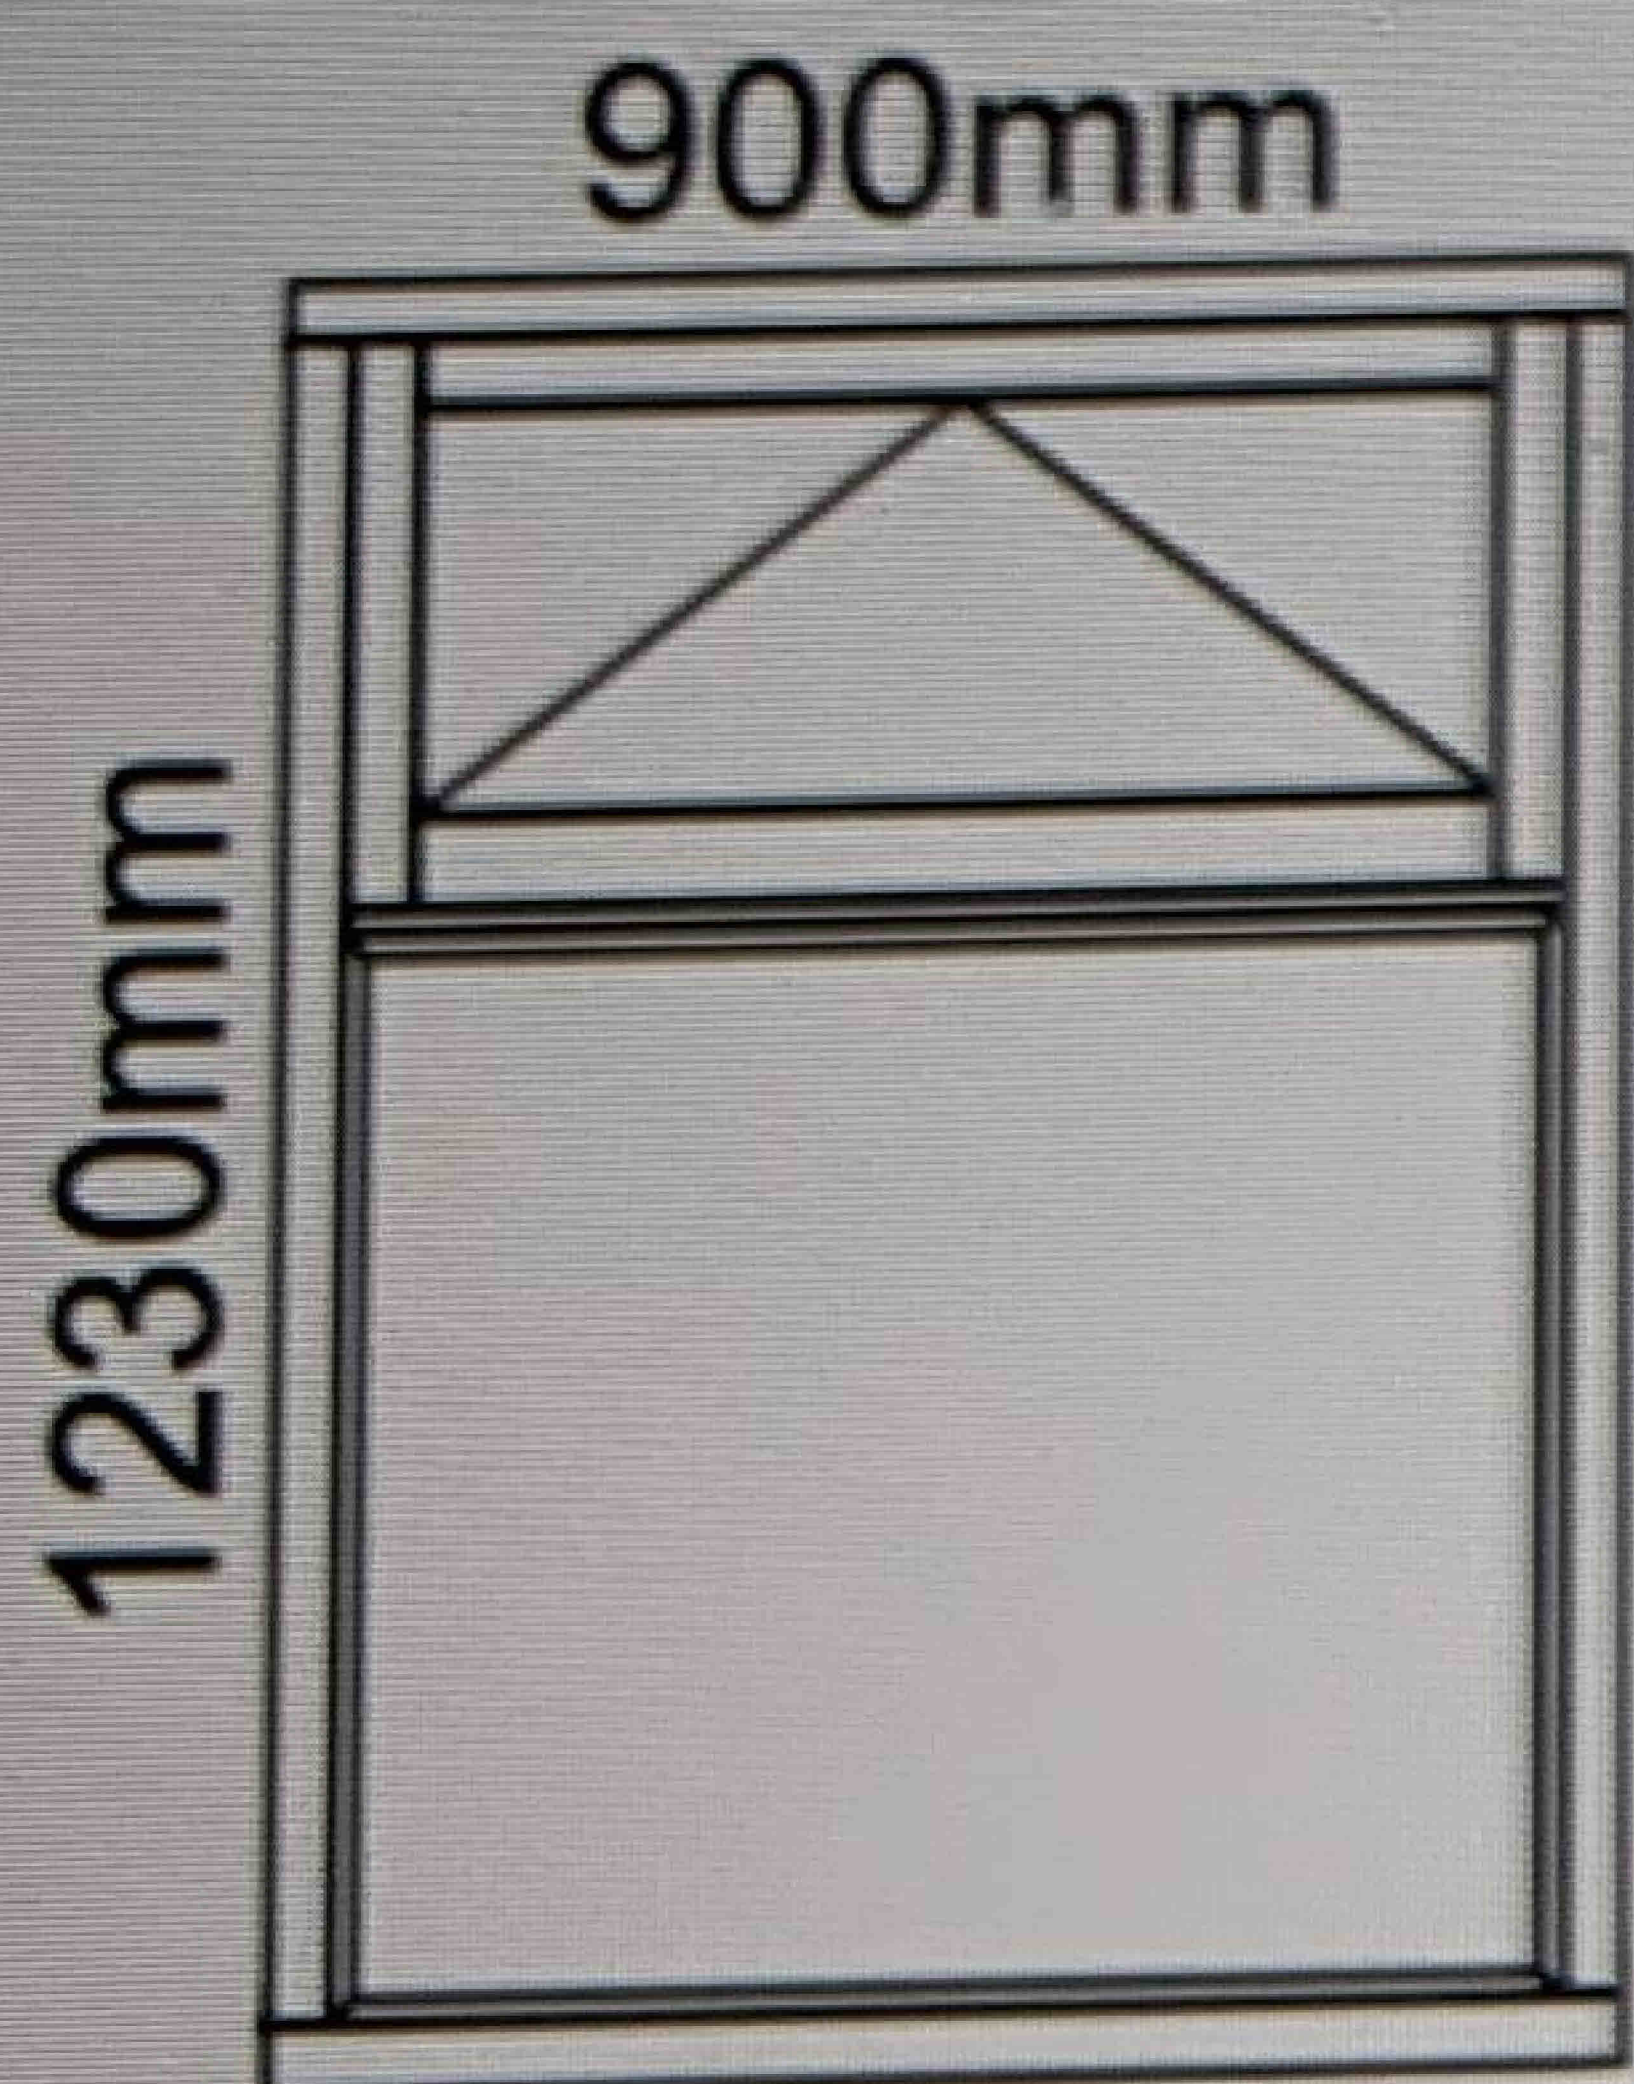

Item (sizes)

Description

Qty

U  
O

**Window**

FLUSH Casement style - Single Glazed - Brass Fittings - Ovolo mould throughout frame and sashes with no mould on cill to allow for casement stay.

Timber Type:Sapele

4mm Clear Toughened

Sikken Primer, Undercoat and White Top Coat

U-value=4.5

25.31 kgs

1

£8

**Window**

FLUSH Casement style - Single Glazed - Brass Fittings - Ovolo mould throughout frame and sashes with no mould on cill to allow for casement stay.

Timber Type:Sapele

4mm Clear Toughened

Sikken Primer, Undercoat and White Top Coat

U-value=4.0

81.26 kgs

2

£1

Carried Forward