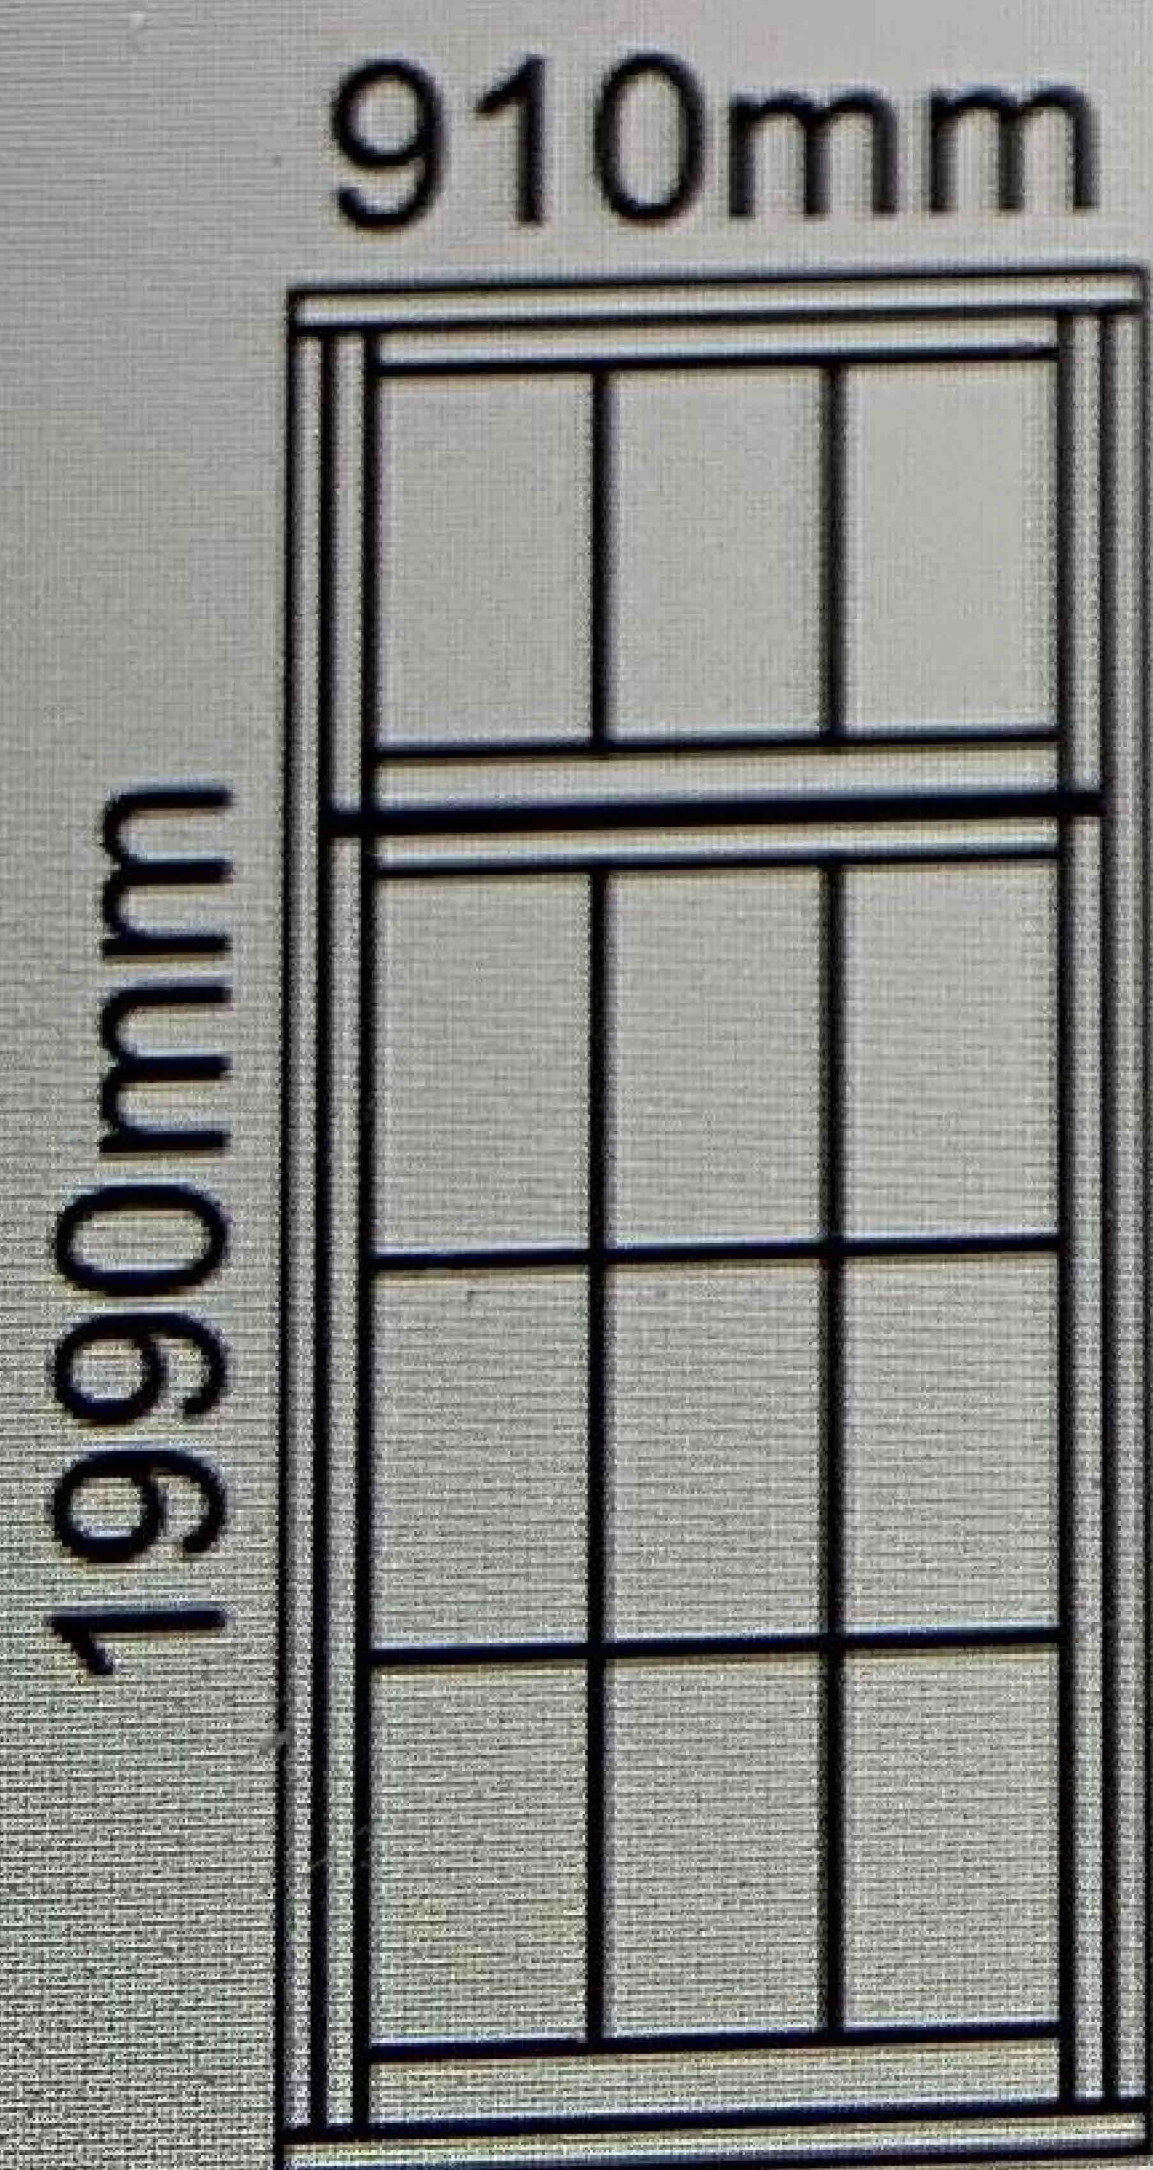

Item (sizes)

Description

Qty

U  
O

**Window**

FLUSH Casement style - Single Glazed - Brass Fittings - Ovolo mould throughout frame and sashes with no mould on cill to allow for casement stay.

Timber Type:Sapele

4mm Clear Toughened

Sikken Primer, Undercoat and White Top Coat

U-value=4.5

25.31 kgs

1

£8

**Window**

FLUSH Casement style - Single Glazed - Brass Fittings - Ovolo mould throughout frame and sashes with no mould on cill to allow for casement stay.

Timber Type:Sapele

4mm Clear Toughened

Sikken Primer, Undercoat and White Top Coat

U-value=4.0

81.26 kgs

2

£1

Carried Forward