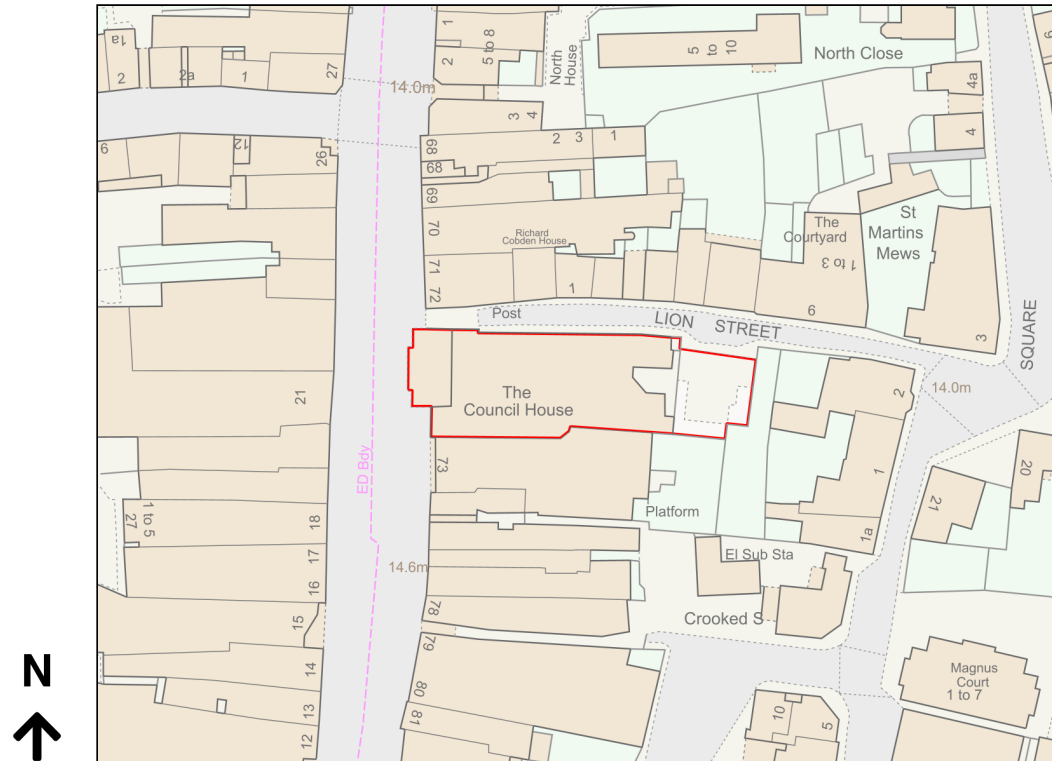

Location Plan

Site Address: Chichester City Council, The Council House, North Street, Chichester, PO19 1LQ

Date Produced: 04-Mar-2024

Scale: 1:1250 @A4

Planning Portal Reference: PP-12857556v1