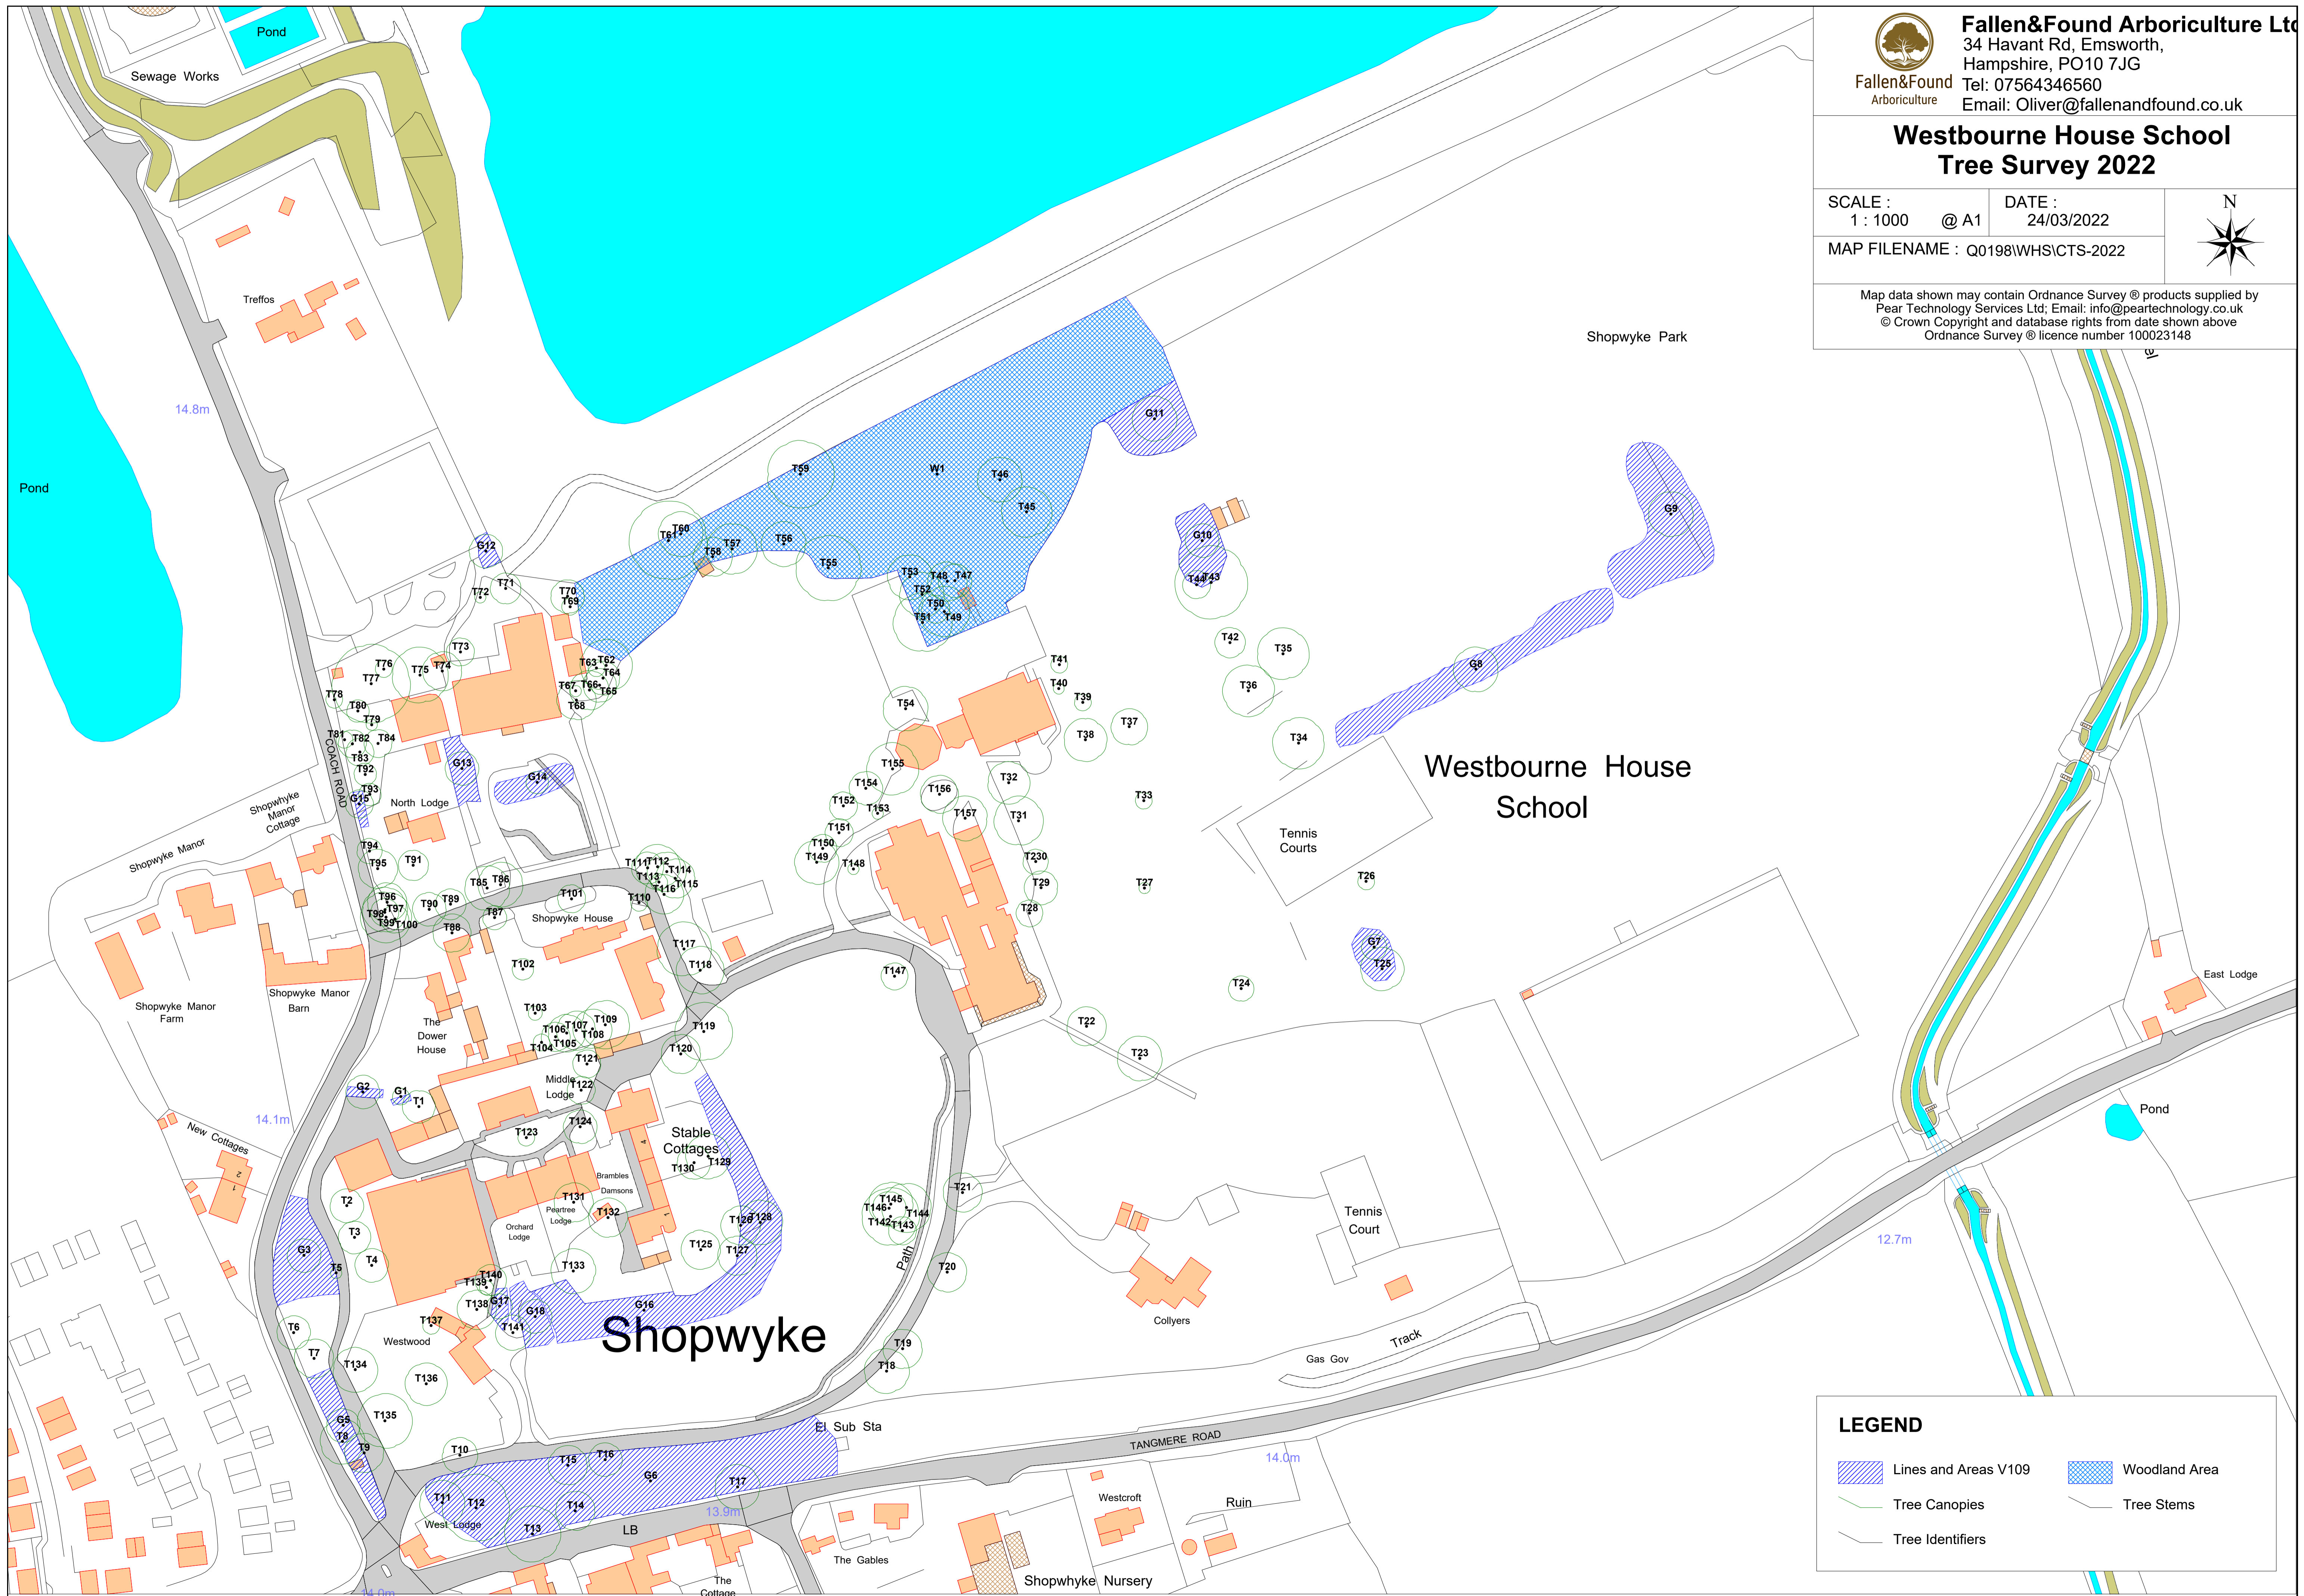

### Westbourne House School Tree Survey 2022

SCALE :  
1 : 1000 @ A1

DATE :  
24/03/2022

MAP FILENAME : Q0198\WHS\CTS-2022

Map data shown may contain Ordnance Survey © products supplied by  
Pear Technology Services Ltd; Email: info@peartechology.co.uk  
© Crown Copyright and database rights from date shown above  
Ordnance Survey © licence number 100023148

**LEGEND**

 Lines and Areas V109	 Woodland Area
 Tree Canopies	 Tree Stems
 Tree Identifiers	