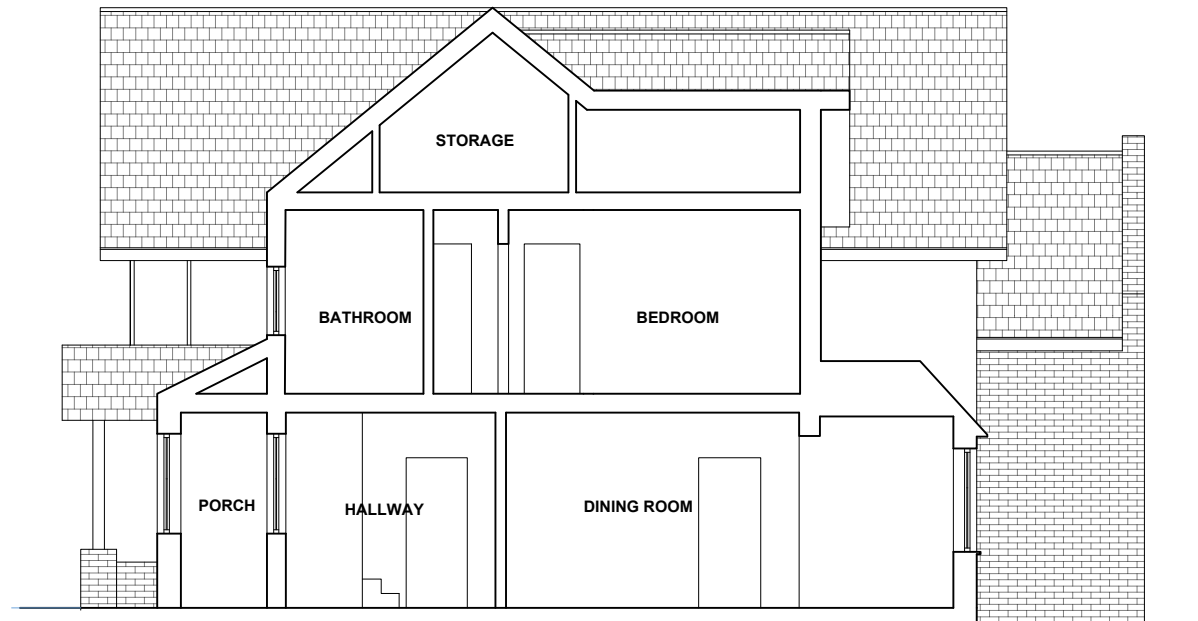

--- Site boundary

**SECTION
AS EXISTNG**

SCALE BAR 1:100

PLANSTUDIO
ARCHITECTURE

Old Smokehouse | 55 Monier Road | Fish Island | London E3 2PR
020 8191 8525 • hello@planstudio.uk • www.planstudio.uk

Project
**TREVONEN, THE CLUMP
RICKMANSWORTH WD3 4BD**

Drawing title
**SECTION
AS EXISTING**

Drawing number Revision
9037-2-107 -

Purpose of issue
PLANNING

Scale
1:100 @ A3

Date
May 2024

© PLANSTUDIO ARCHITECTURE LTD