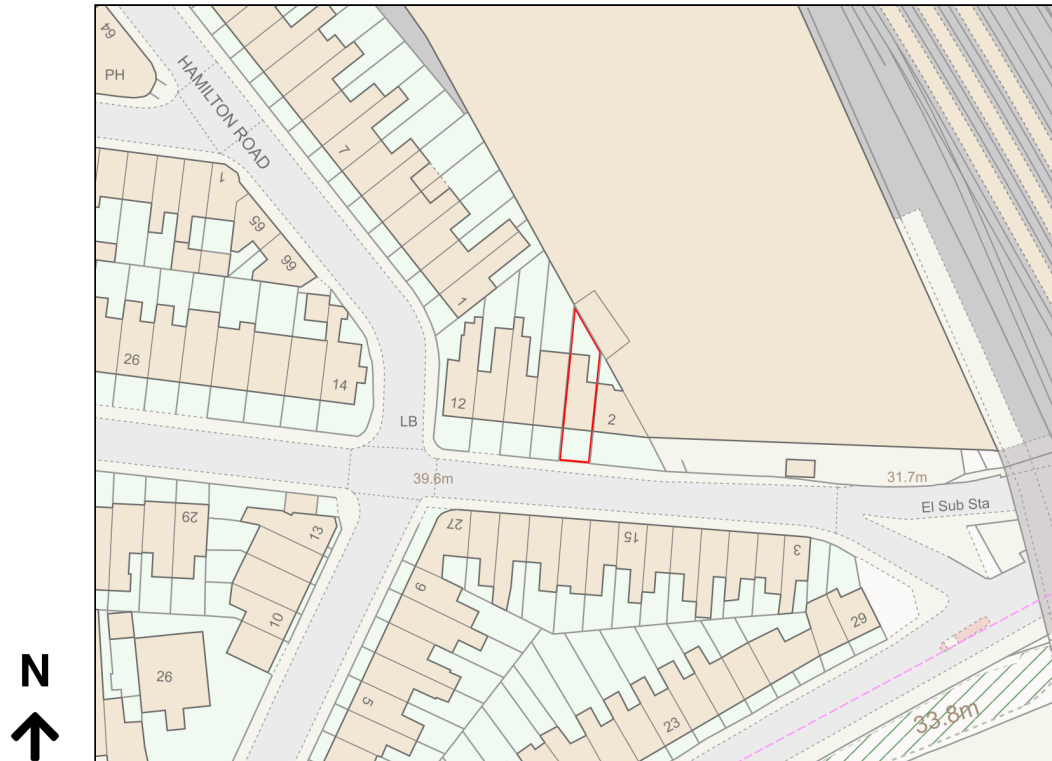

# Location Plan

Site Address: 4, Old Shoreham Road, Brighton, BN1 5DD

Date Produced: 02-May-2024

Scale: 1:1250 @A4

Planning Portal Reference: PP-12965647v1