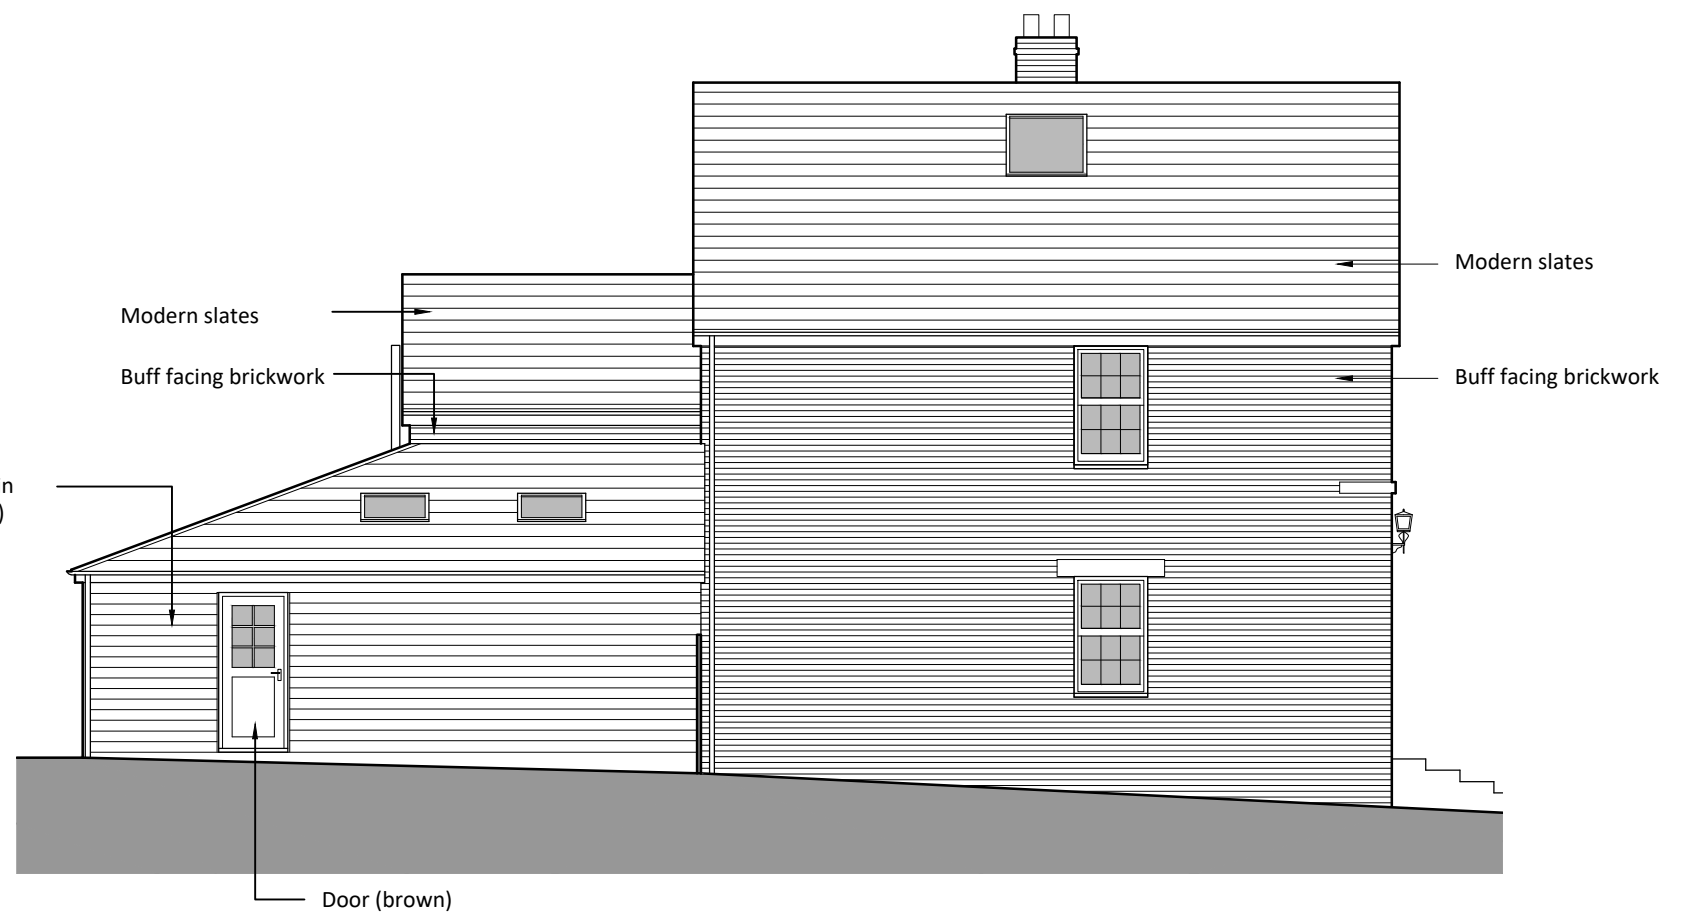

Existing Rear (East) Elevation
1:100

Existing Side (North) Elevation
1:100

2 The Parade, Ash Road, Hartley
Longfield, Kent DA3 8BG

Tel: 01474 703705
www.grahamsimpkinplanning.co.uk
Email: webmail@grahamsimpkinplanning.co.uk

Project Title Dale Villa, Dale Road, Southfleet, Kent DA13 9NX		Job No 3946
Drawing Title Existing Elevations (2 of 2)	Drawing No 05	Revision A 06.02.2024
Date 26.10.2023	Drawn by DA	Checked by PN
Scale 1:100 @ A3	Note	