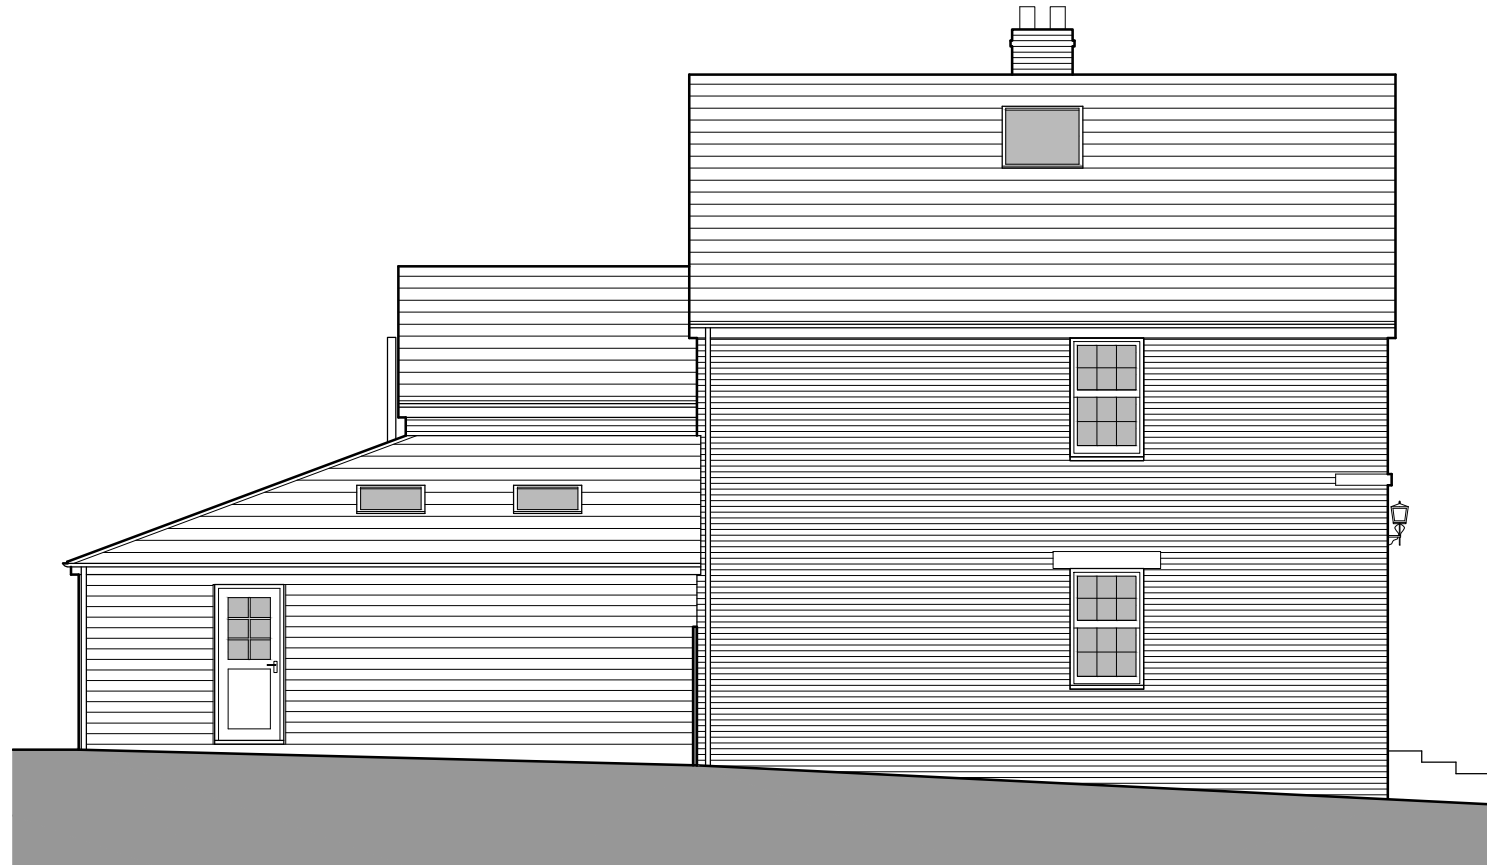

Proposed Rear (East) Elevation
1:100

Proposed Side (North) Elevation - to remain as existing
1:100

2 The Parade, Ash Road, Hartley
Longfield, Kent DA3 8BG
Tel: 01474 703705
www.grahamsimpkinplanning.co.uk
Email: webmail@grahamsimpkinplanning.co.uk

Project Title Dale Villa, Dale Road, Southfleet, Kent DA13 9NX		Job No 3946
Drawing Title Proposed Elevations (2 of 2)	Drawing No 09	Revision A 02.02.2024
Date 27.10.2023	Drawn by DA	Checked by PN
Scale 1:100 @ A3	Note	