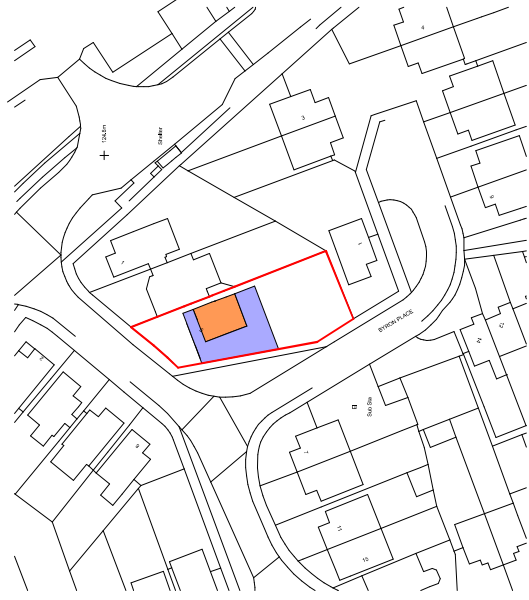

Proposed Site Layout

1:500

KEENAN PROJECT DESIGNS
PROJECT
DESIGNS

KEENAN PROJECT DESIGNS
0900 233 5787
INFO@KEENANPROJECTDESIGNS.COM
WWW.KEENANPROJECTDESIGNS.COM

CLIENT:
Sabrena White

ADDRESS:
5 Coleridge Crescent HP2 7PG

DATE:
15/08/2023

DRAWING SHEET SIZE:
A1

DRAWN BY:
Val Pakovski

DRAWING NUMBER:
2152.F - 06

PROJECT LEAD:
Yasir Merchant

REVISION: F
16/05/2024
Val Pakovski